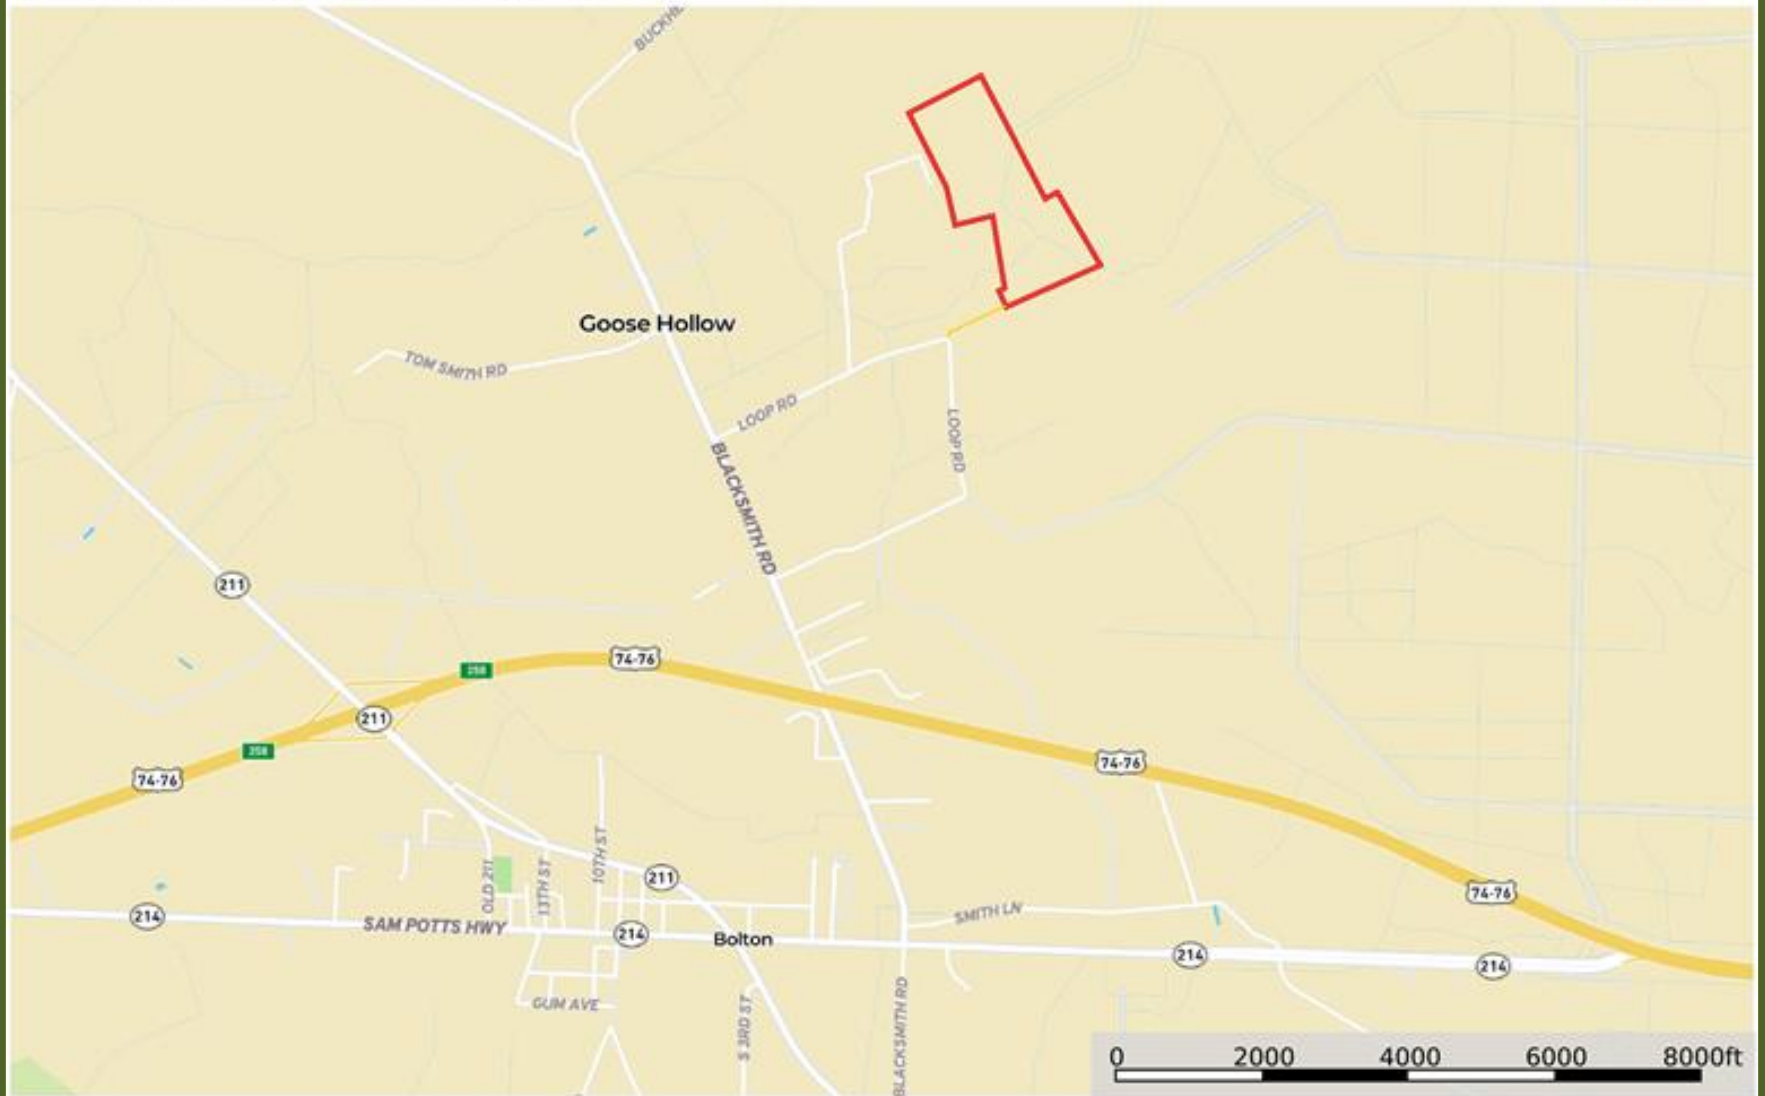

Bolton Timber and Hunting Tract Location Map

Columbus County, North Carolina, 78.58 AC +/-

Primary Road   Boundary

Marty Lanier

P: (910) 617-4326

www.rockcreeklandcompany.com

604 George II Highway Winnabow NC 28479