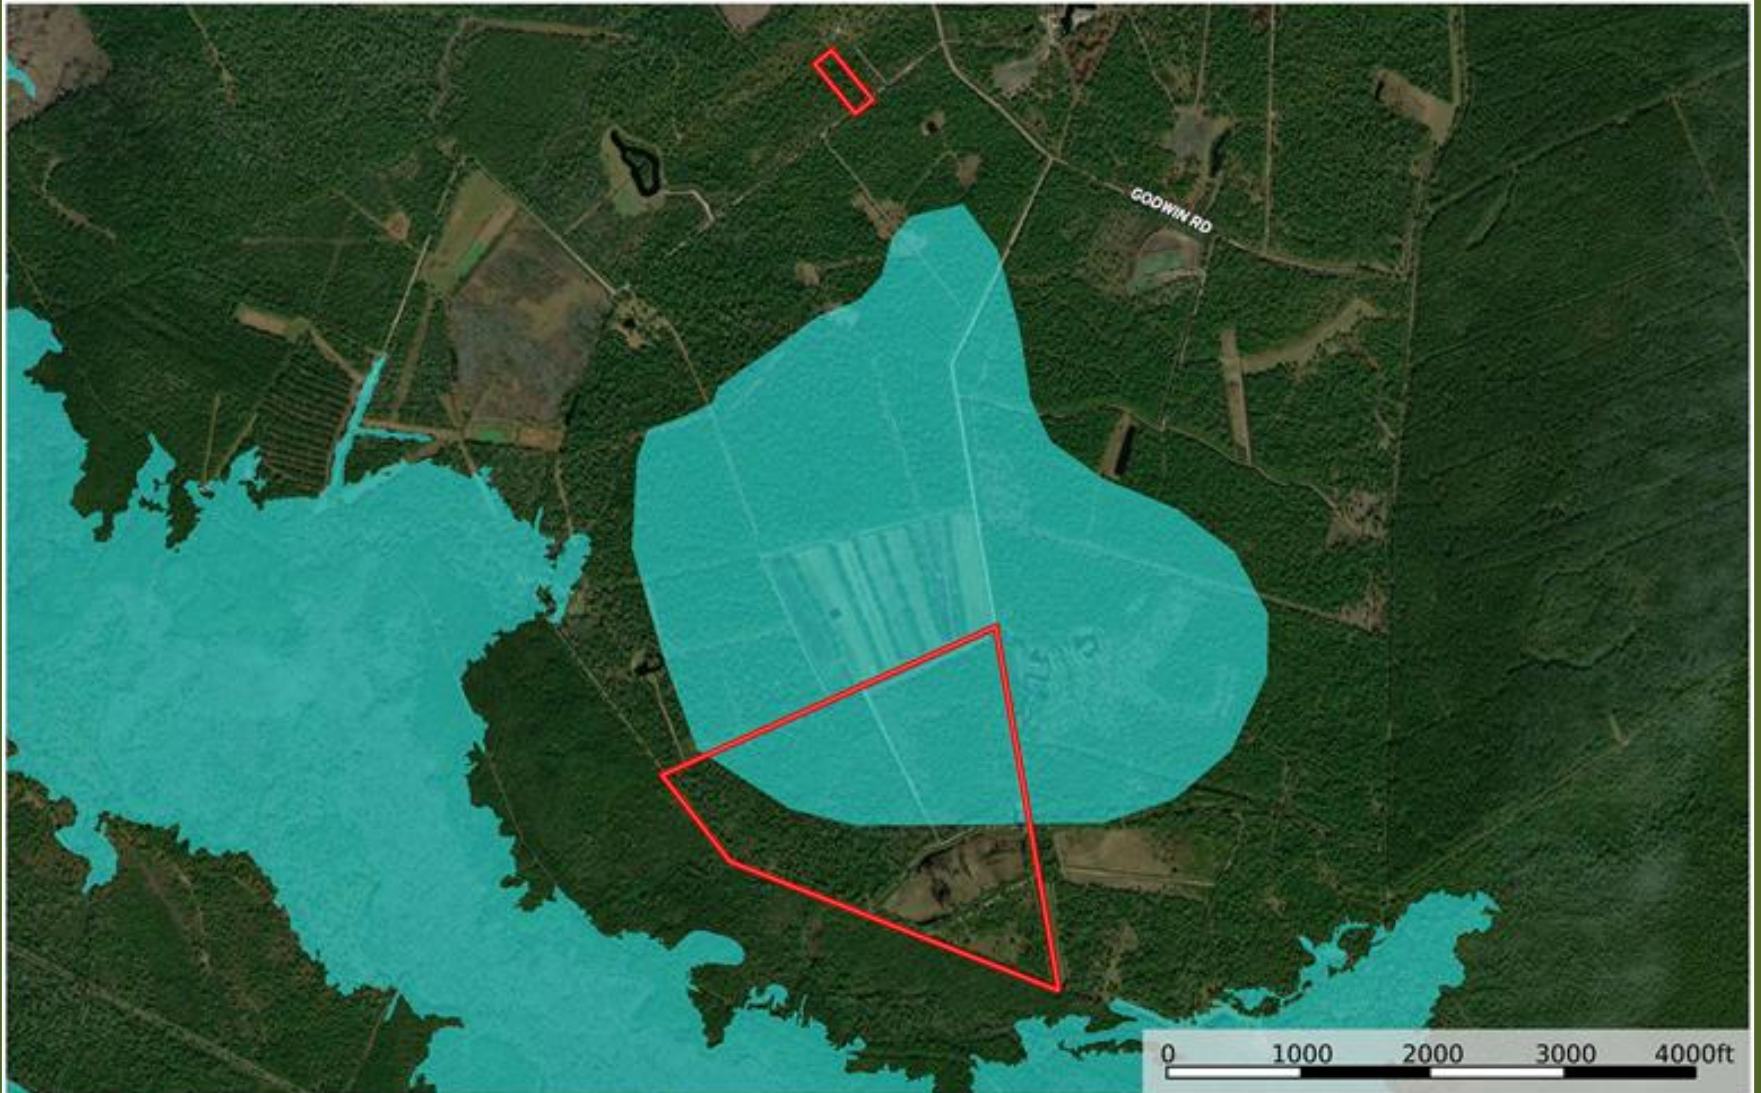

Shelter Creek Hunting Club Flood Zone Map

Pender County, North Carolina, 100.53 AC +/-

- Boundary
- 100 Year Floodplain
- 500 Year Floodplain
- Floodway
- Special
- Unmapped/ Not Included

Marty Lanier

P: (910) 617-4326

www.rockcreeklandcompany.com

604 George II Highway Winnabow NC 28479