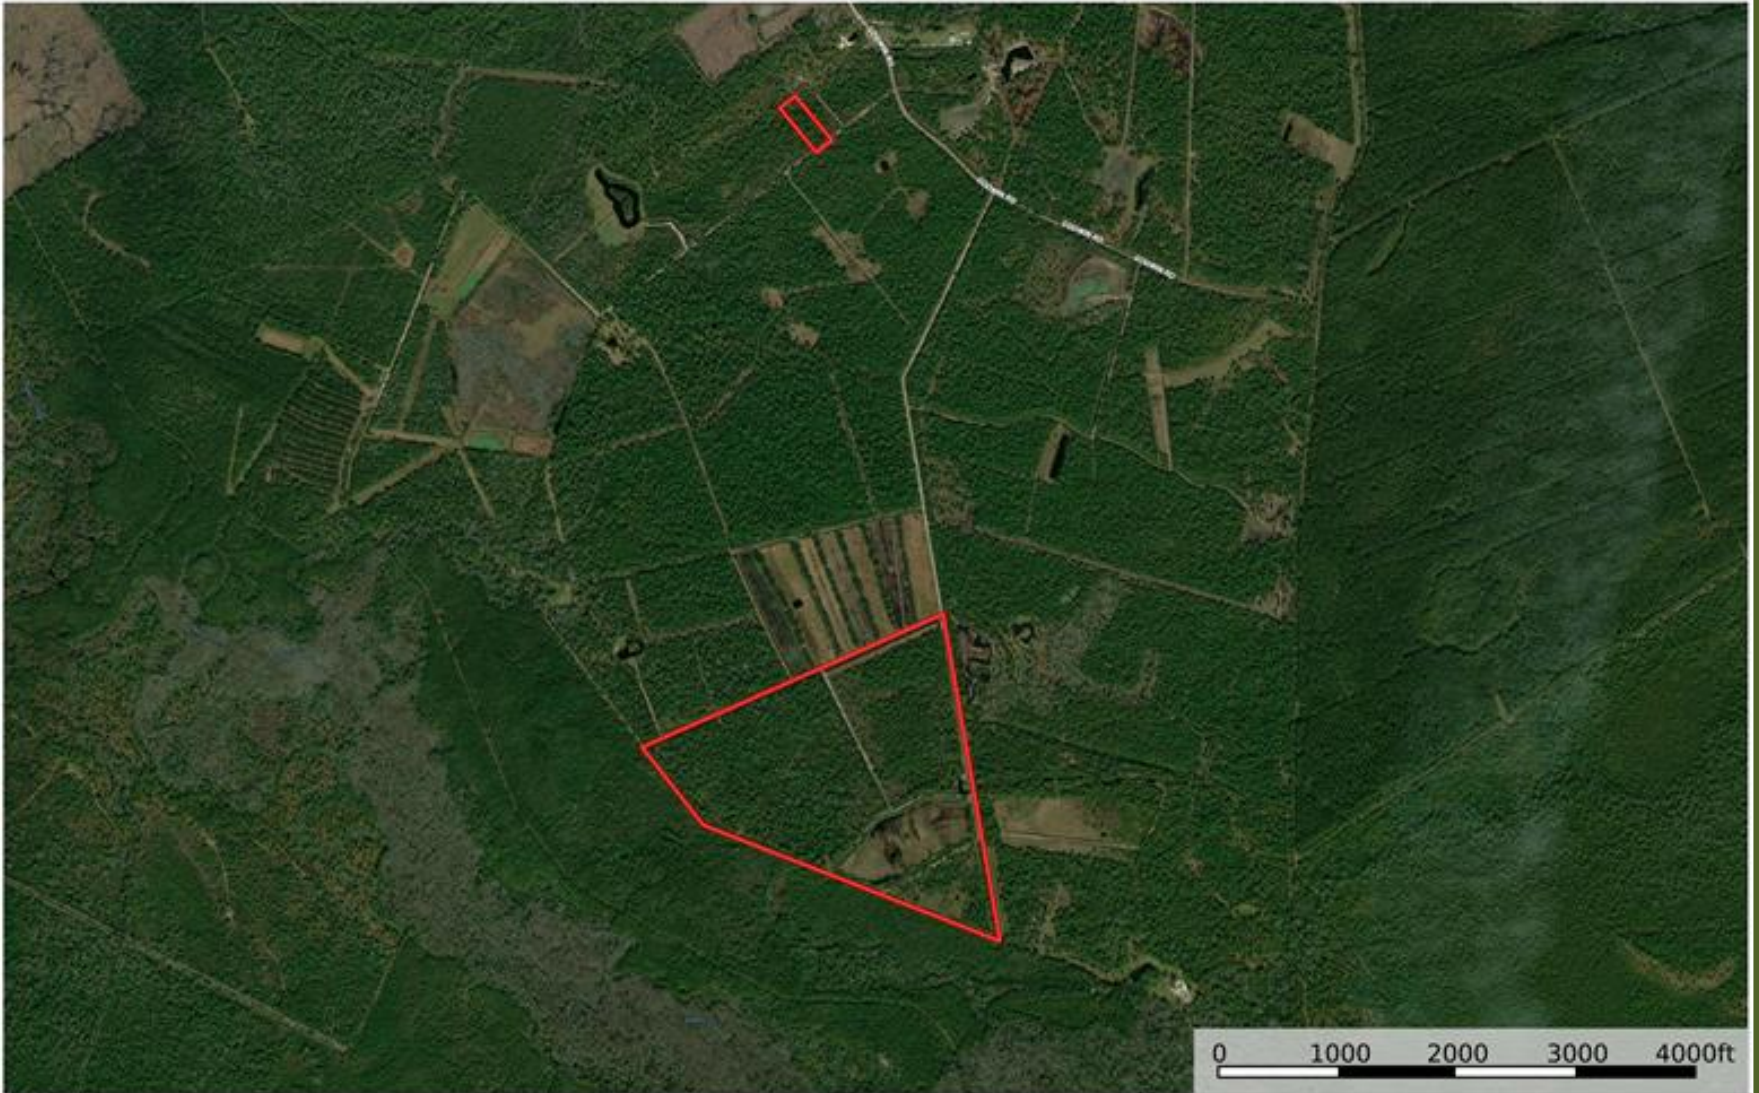

Shelter Creek Hunting Club Aerial Map
Pender County, North Carolina, 100.53 AC +/-

Boundary

Marty Lanier
P: (910) 617-4326

www.rockcreeklandcompany.com

604 George II Highway Winnabow NC 28479