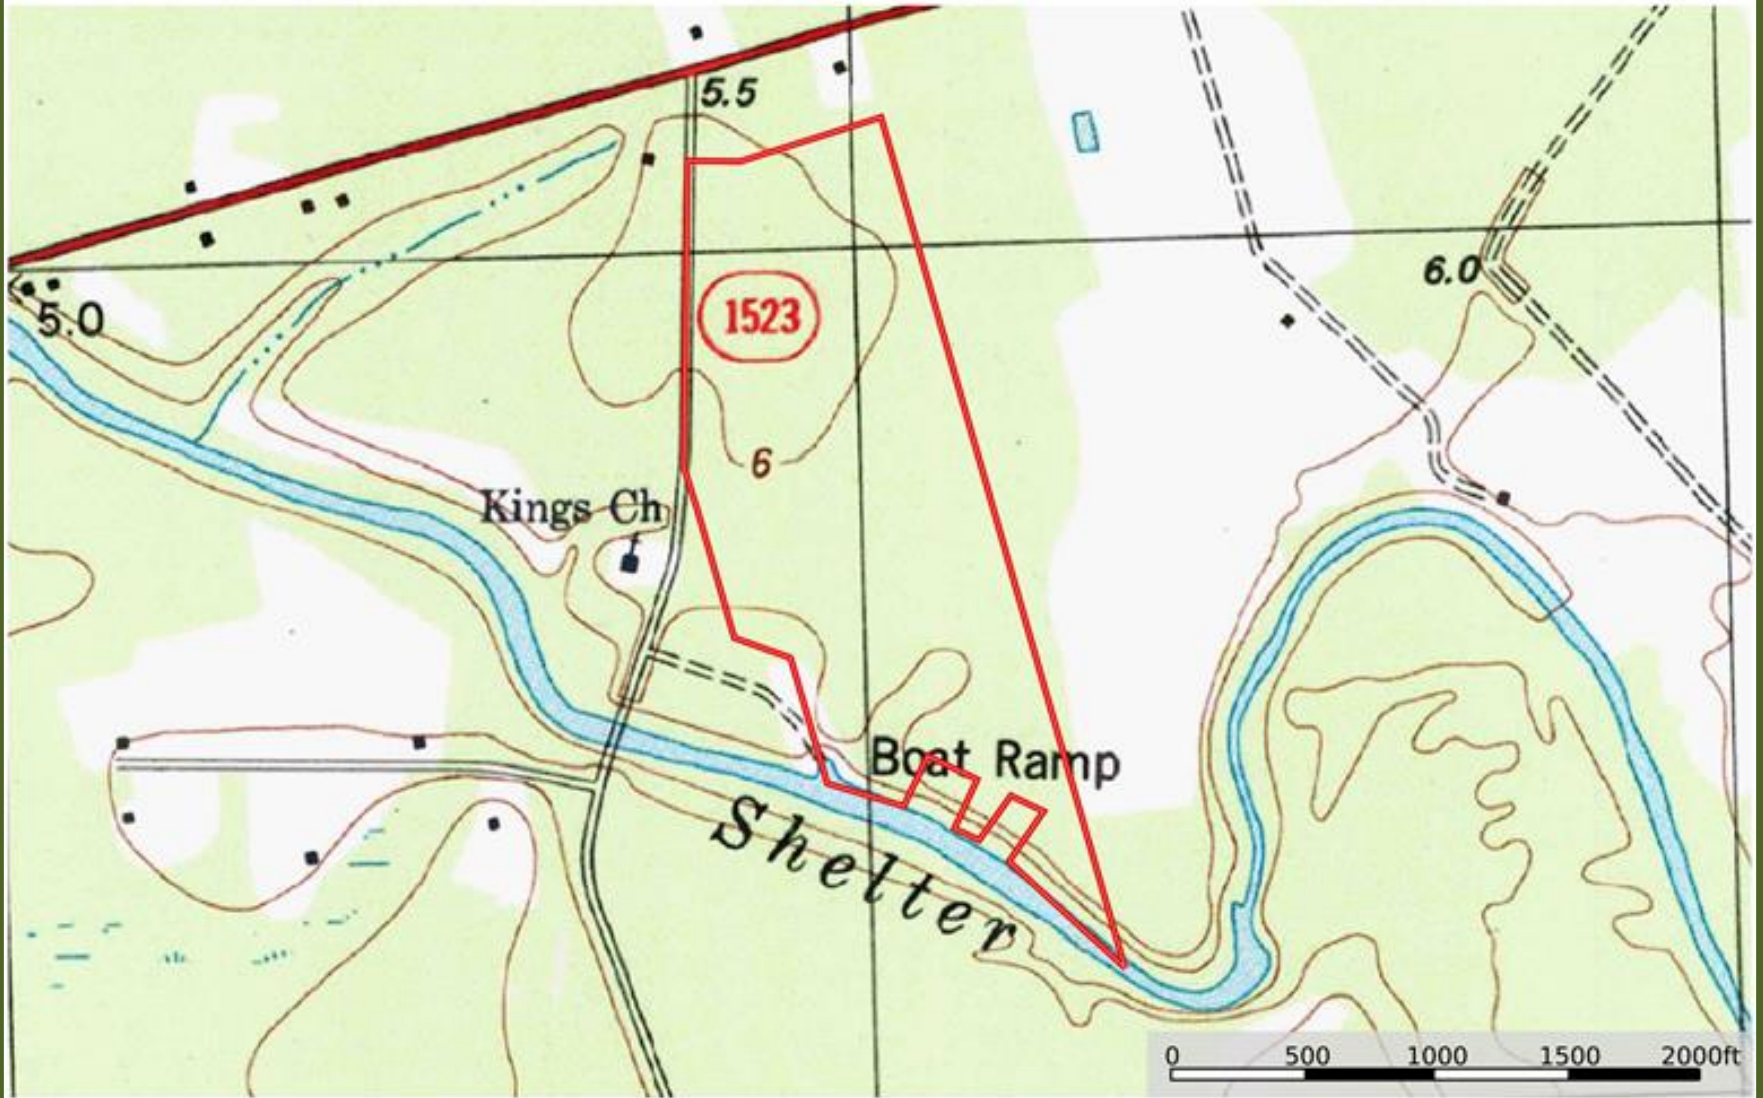

Shelter Creek Hideaway Topographical Map

Pender County, North Carolina, 59 AC +/-

Marty Lanier
P: (910) 617-4326

www.rockcreeklandcompany.com

604 George II Highway Winnabow NC 28479