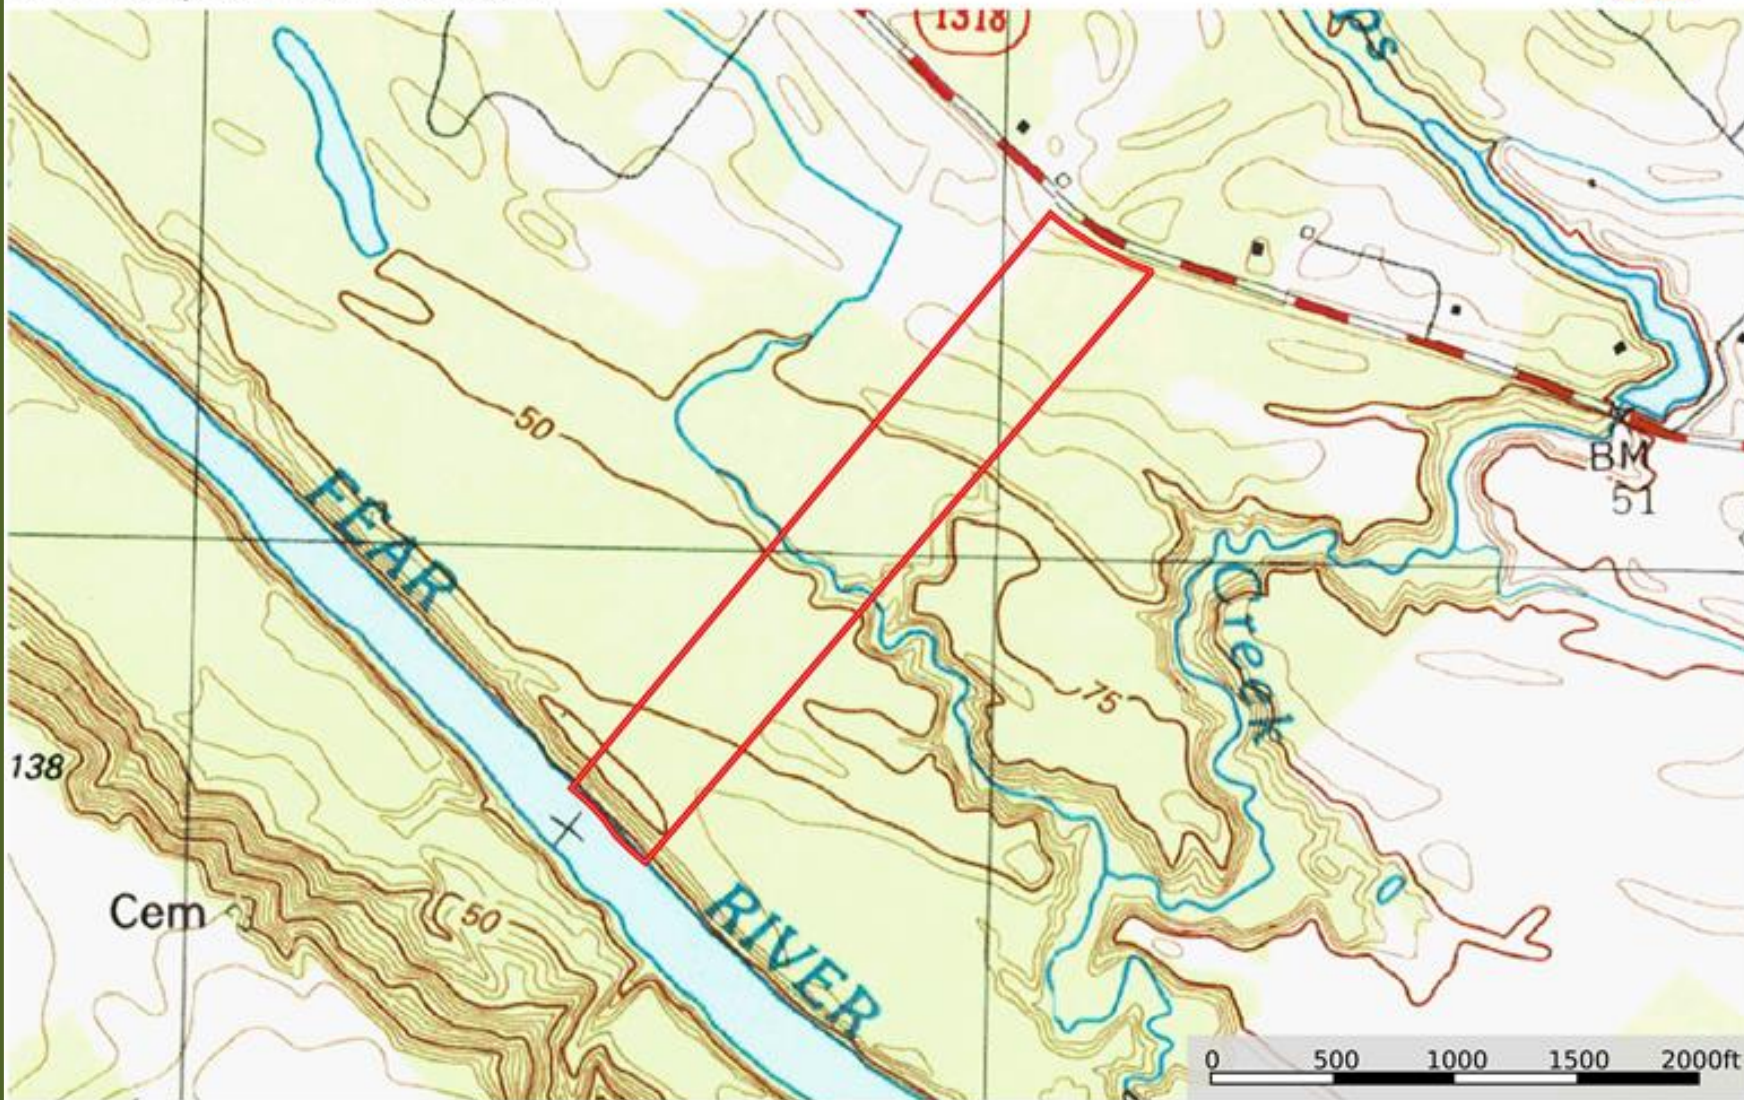

Topographical Map Cape Fear River Hunting Retreat

Bladen County, North Carolina, 32.01 AC +/-

Boundary

Marty Lanier

P: (910) 617-4326

www.rockcreeklandcompany.com

604 George II Highway Winnabow NC 28479