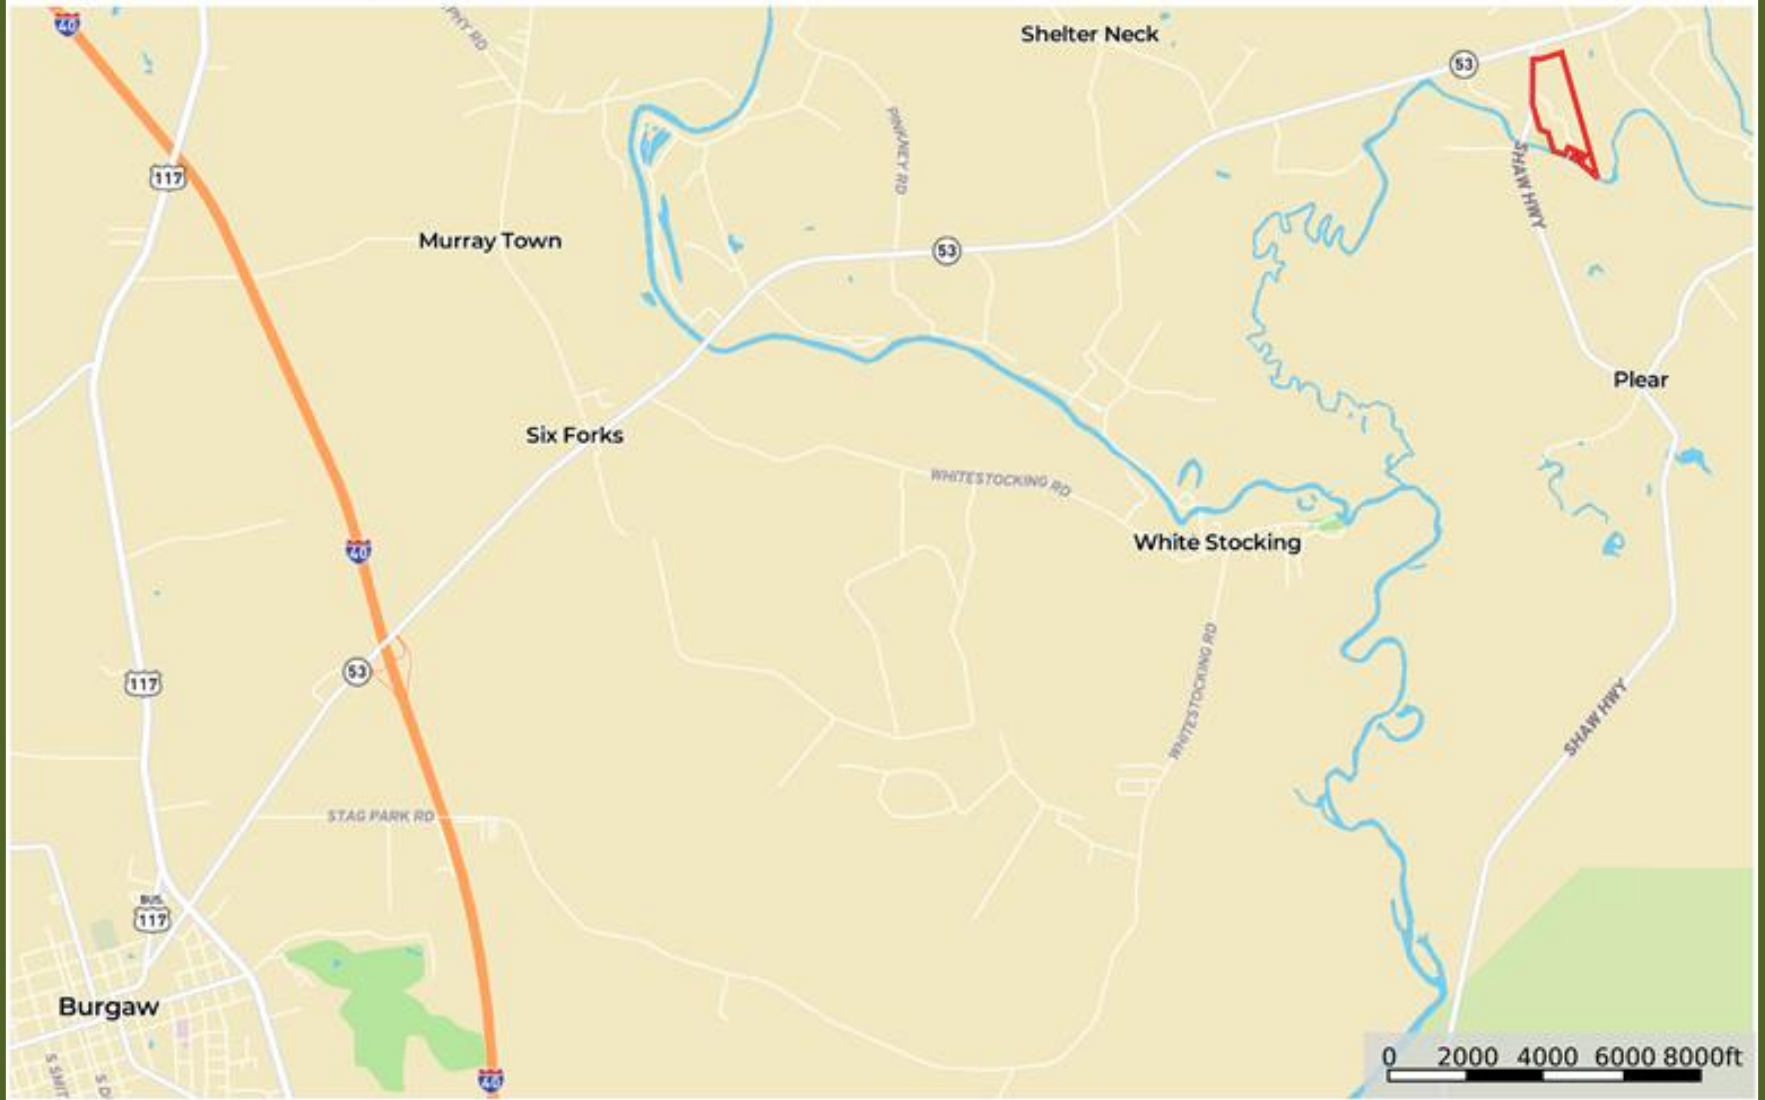

Shelter Creek Hideaway Location Map

Pender County, North Carolina, 59 AC +/-

Boundary

Marty Lanier

P: (910) 617-4326

www.rockcreeklandcompany.com

604 George II Highway Winnabow NC 28479