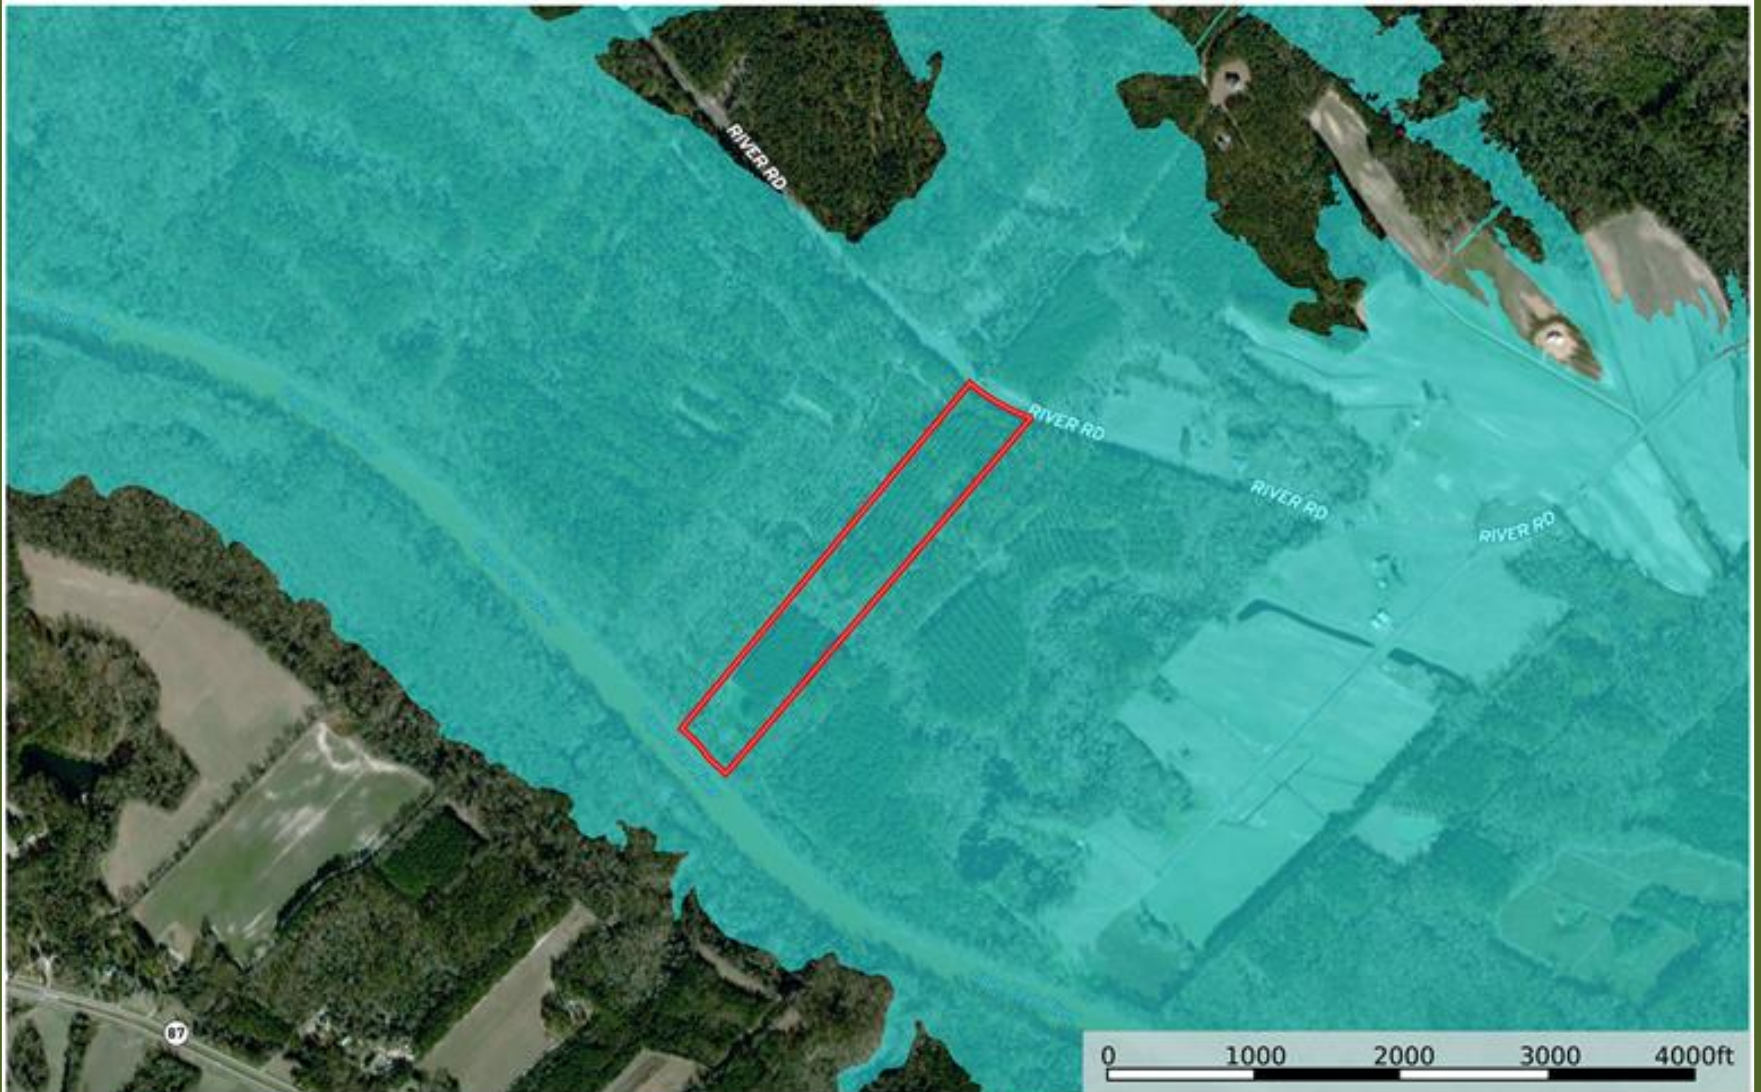

Flood Map Cape Fear River Hunting Retreat

Bladen County, North Carolina, 32.01 AC +/-

- Boundary
- 100 Year Floodplain
- 500 Year Floodplain
- Floodway
- Special
- Unmapped/ Not Included

Marty Lanier

P: (910) 617-4326

www.rockcreeklandcompany.com

604 George II Highway Winnabow NC 28479