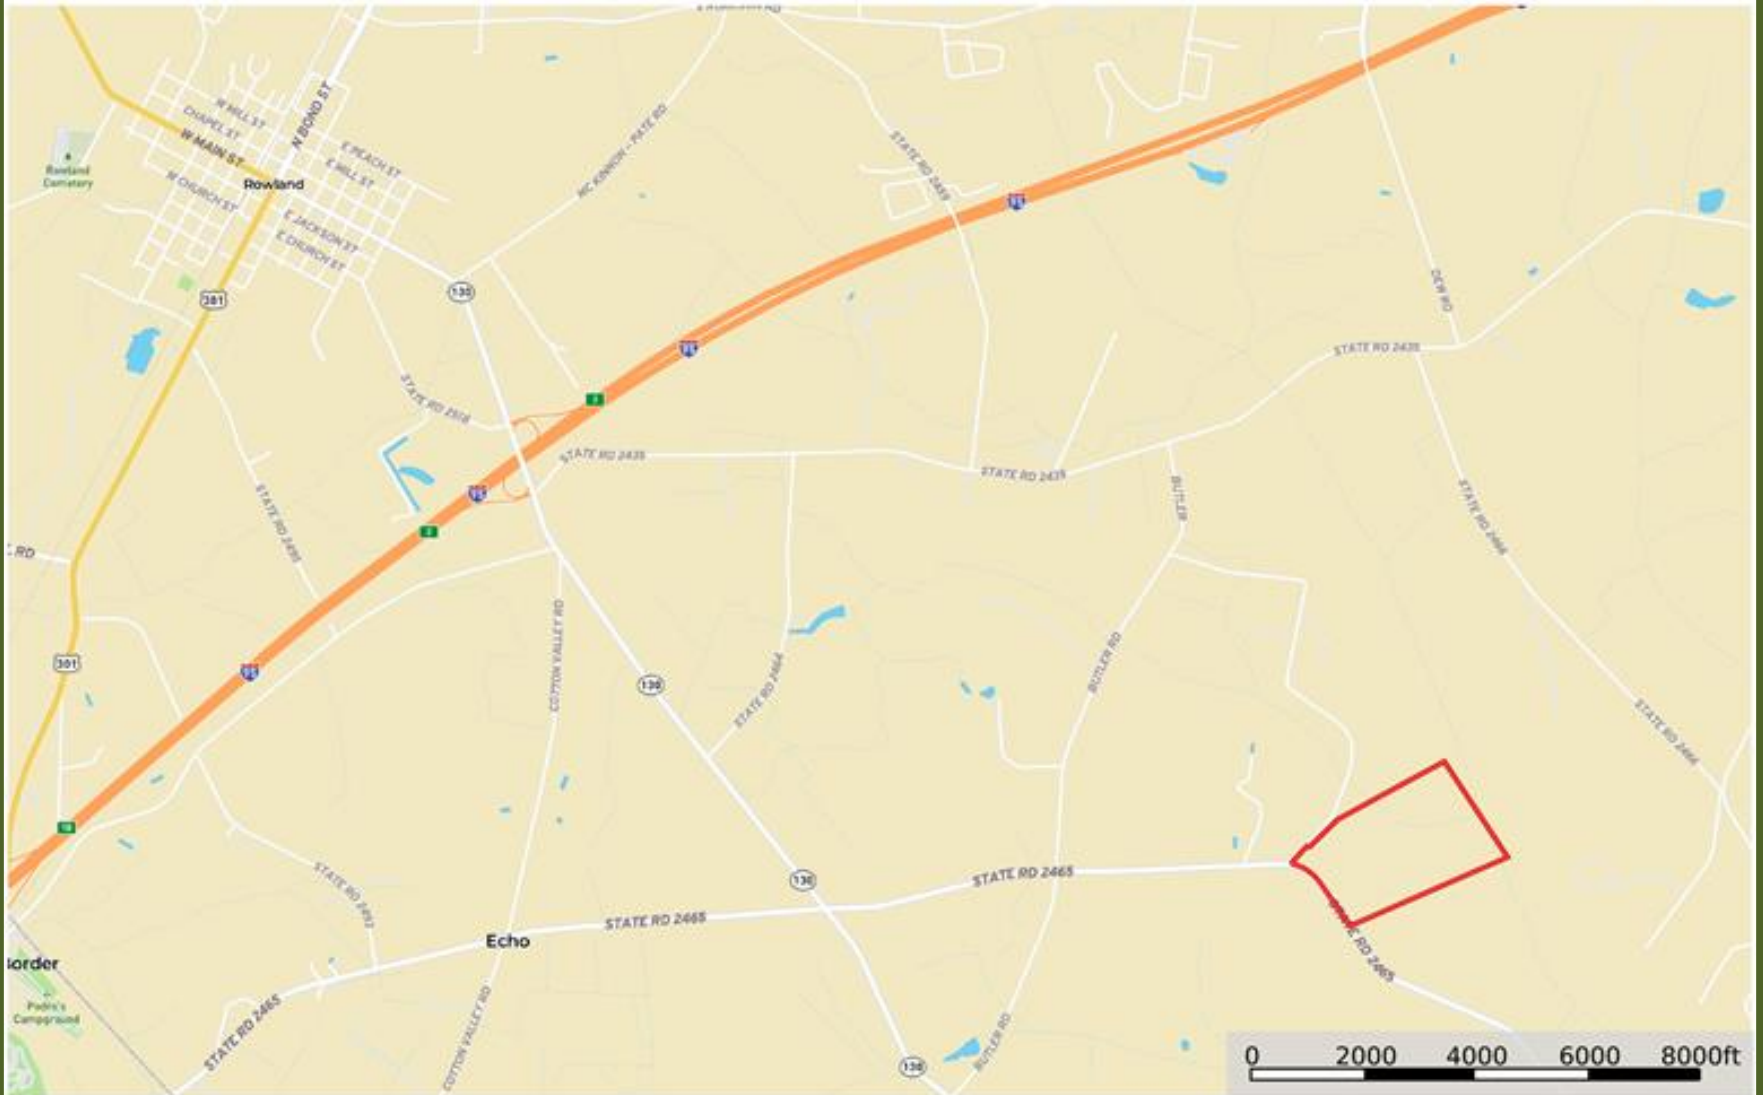

Location Map Drake Farm

Robeson County, North Carolina, 128.15 AC +/-

Boundary

Marty Lanier
P: (910) 617-4326

www.rockcreeklandcompany.com

604 George II Highway Winnabow NC 28479