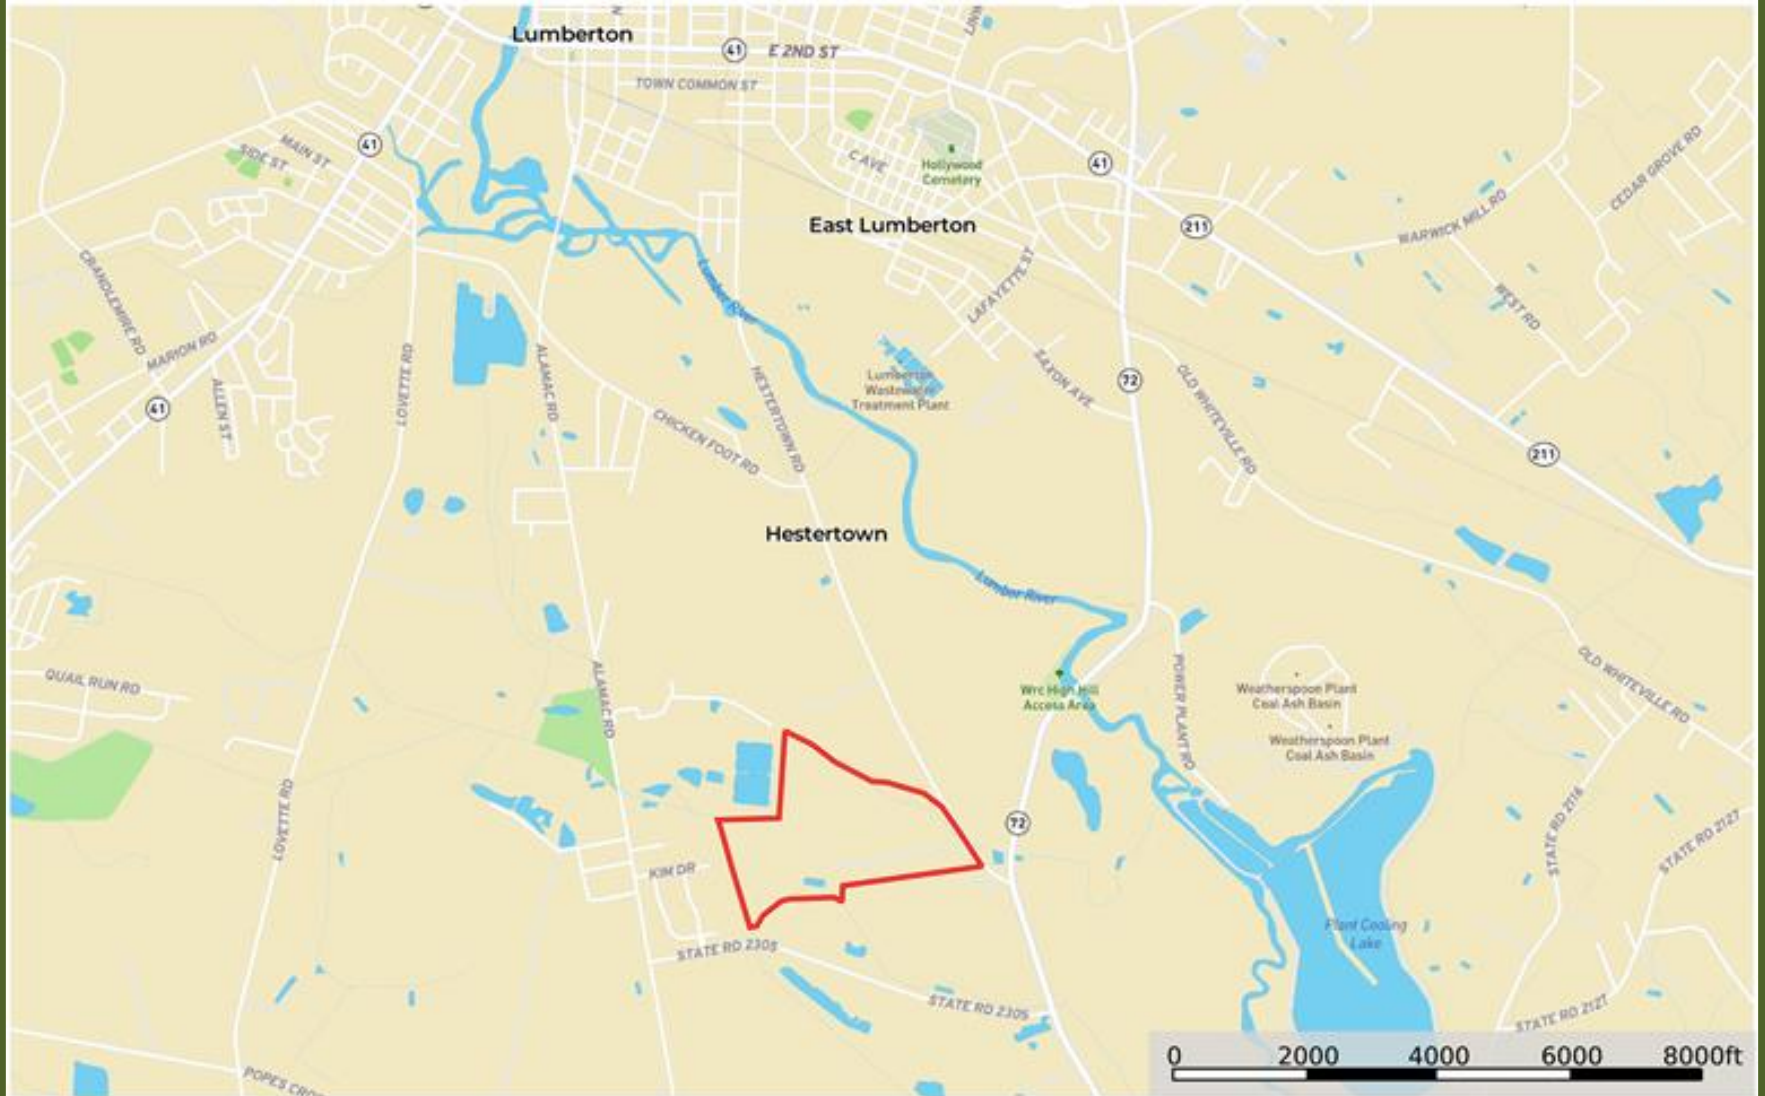

Location Map Hestertown Road

Robeson County, North Carolina, 125 AC +/-

Boundary

Marty Lanier

P: (910) 617-4326

www.rockcreeklandcompany.com

604 George II Highway Winnabow NC 28479