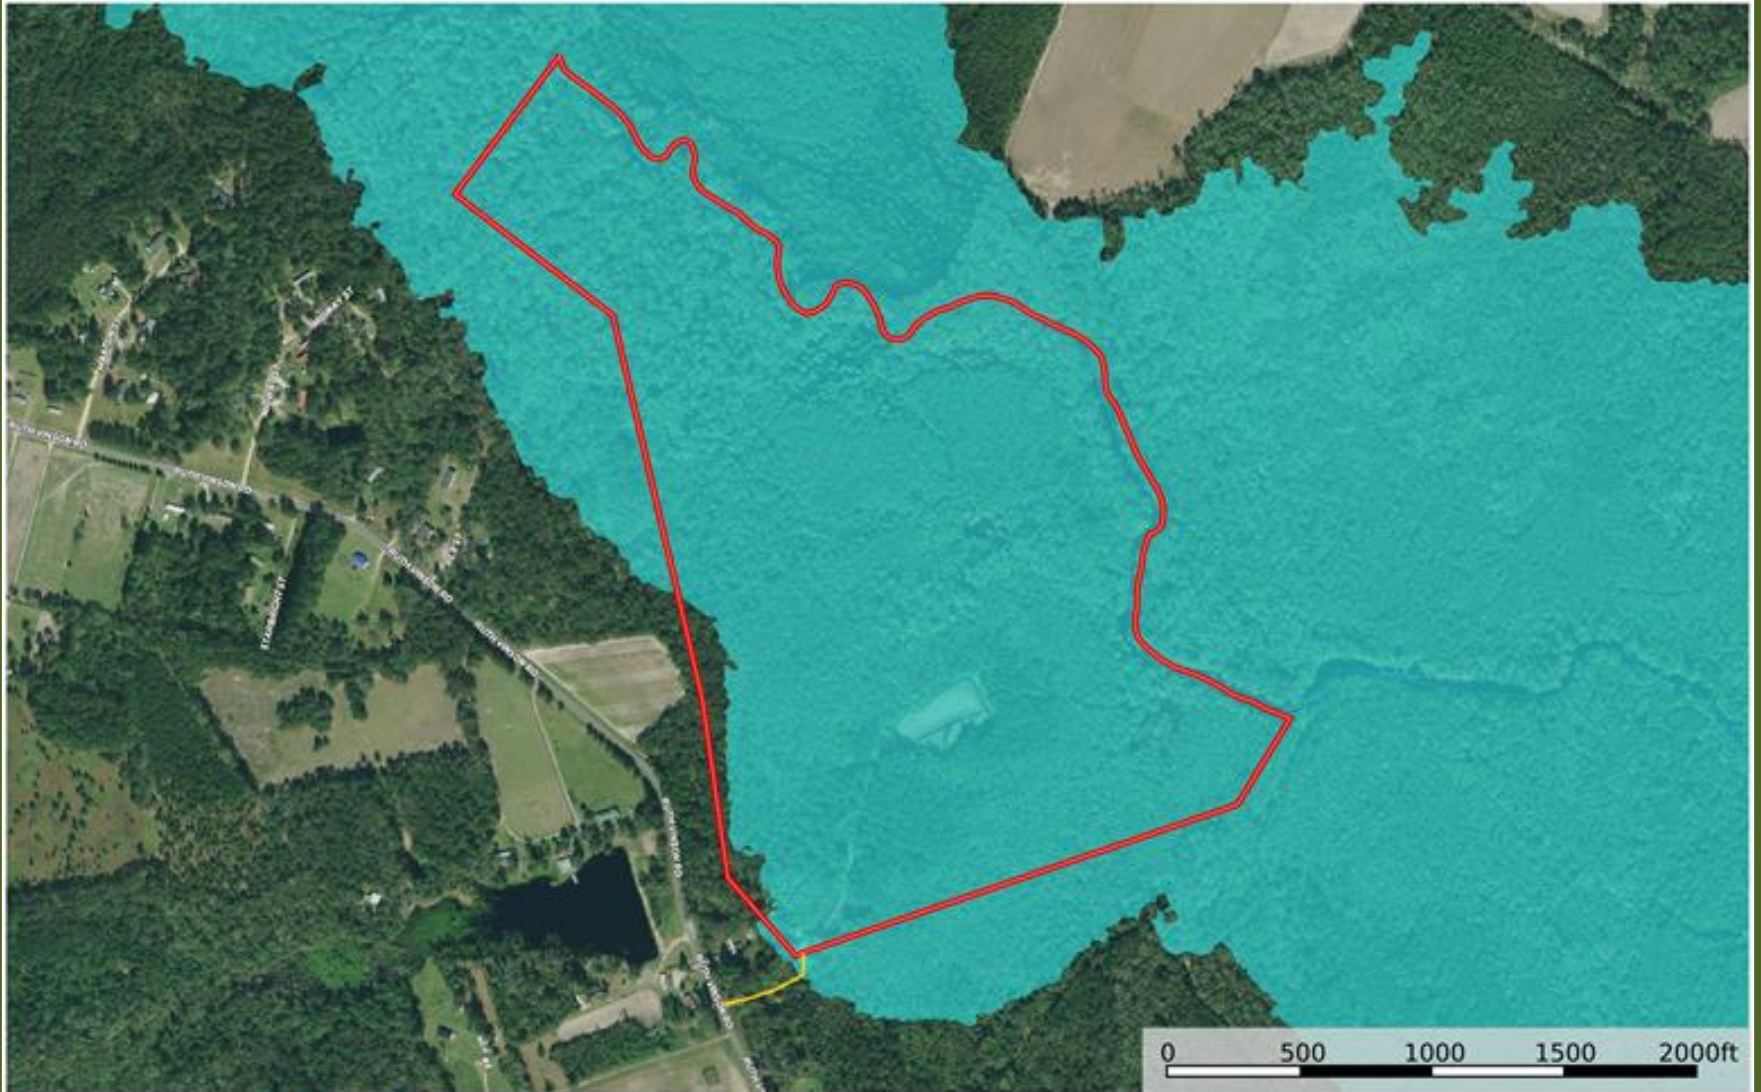

# Flood Map South River Camp

Cumberland County, North Carolina, 101.39 AC +/-

- Primary Road
- Boundary
- 100 Year Floodplain
- 500 Year Floodplain
- Floodway
- Special
- Unmapped/ Not Included

Marty Lanier  
P: (910) 617-4326

[www.rockcreeklandcompany.com](http://www.rockcreeklandcompany.com)

604 George II Highway Winnabow NC 28479

The information contained herein was obtained from sources deemed to be reliable. MapRight Services makes no warranties or guarantees as to the completeness or accuracy thereof.