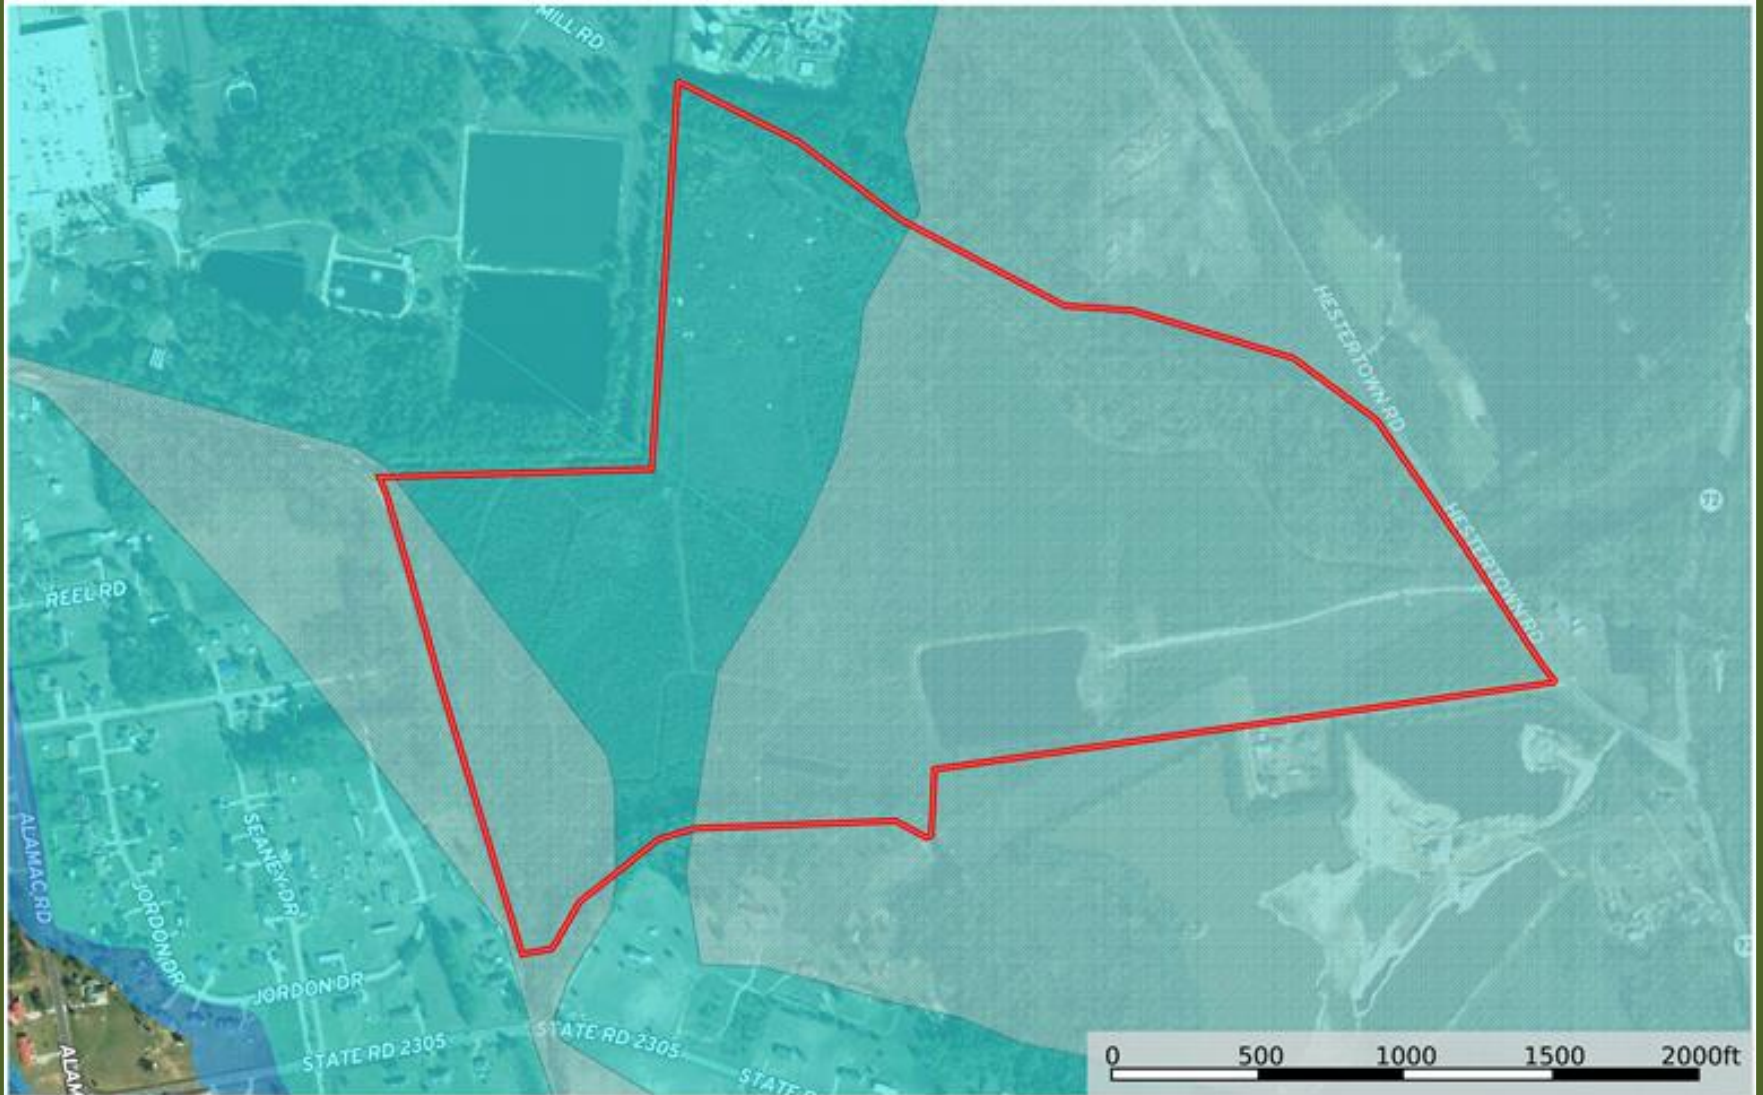

Flood Zone Map Hestertown Road

Robeson County, North Carolina, 125 AC +/-

- Boundary
- 100 Year Floodplain
- 500 Year Floodplain
- Floodway
- Special
- Unmapped/ Not Included

Marty Lanier
P: (910) 617-4326

www.rockcreeklandcompany.com

604 George II Highway Winnabow NC 28479