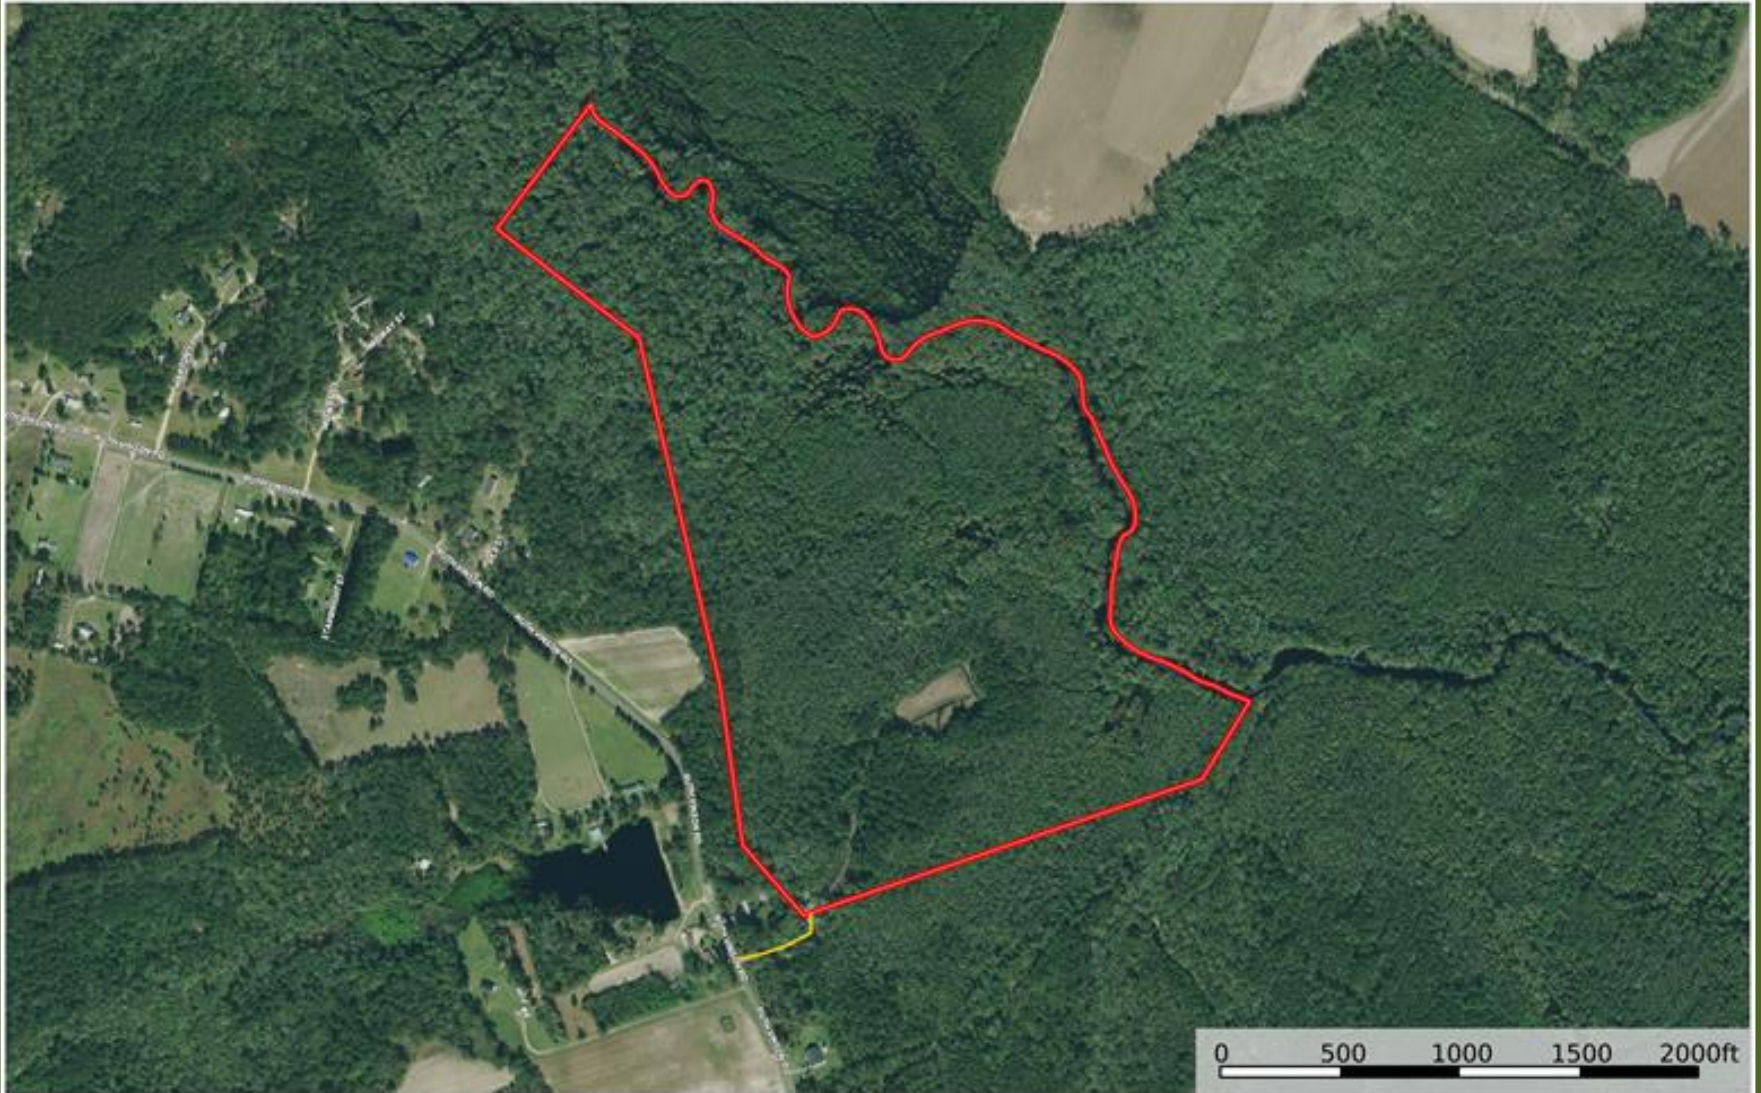

Aerial Map South River Camp

Cumberland County, North Carolina, 101.39 AC +/-

Primary Road   Boundary

Marty Lanier

P: (910) 617-4326

www.rockcreeklandcompany.com

604 George II Highway Winnabow NC 28479