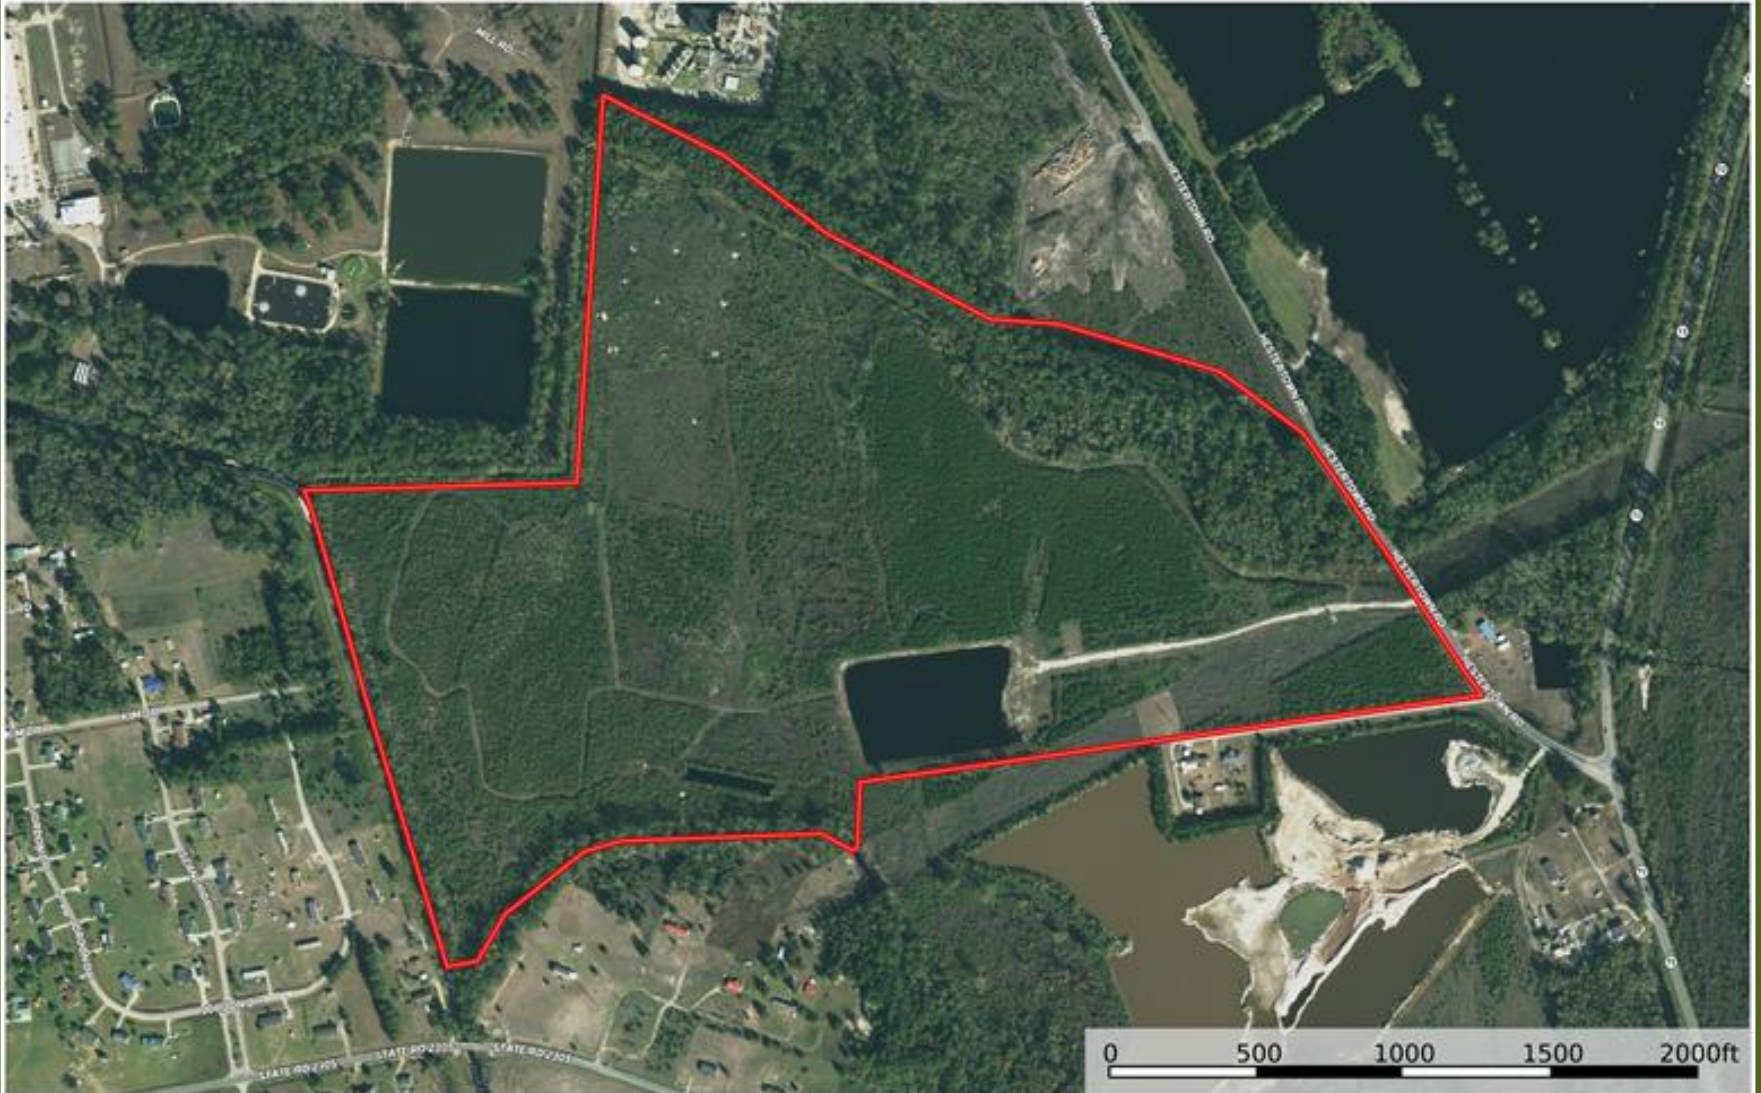

Aerial Map Hestertown Road

Robeson County, North Carolina, 125 AC +/-

Boundary

Marty Lanier

P: (910) 617-4326

www.rockcreeklandcompany.com

604 George II Highway Winnabow NC 28479