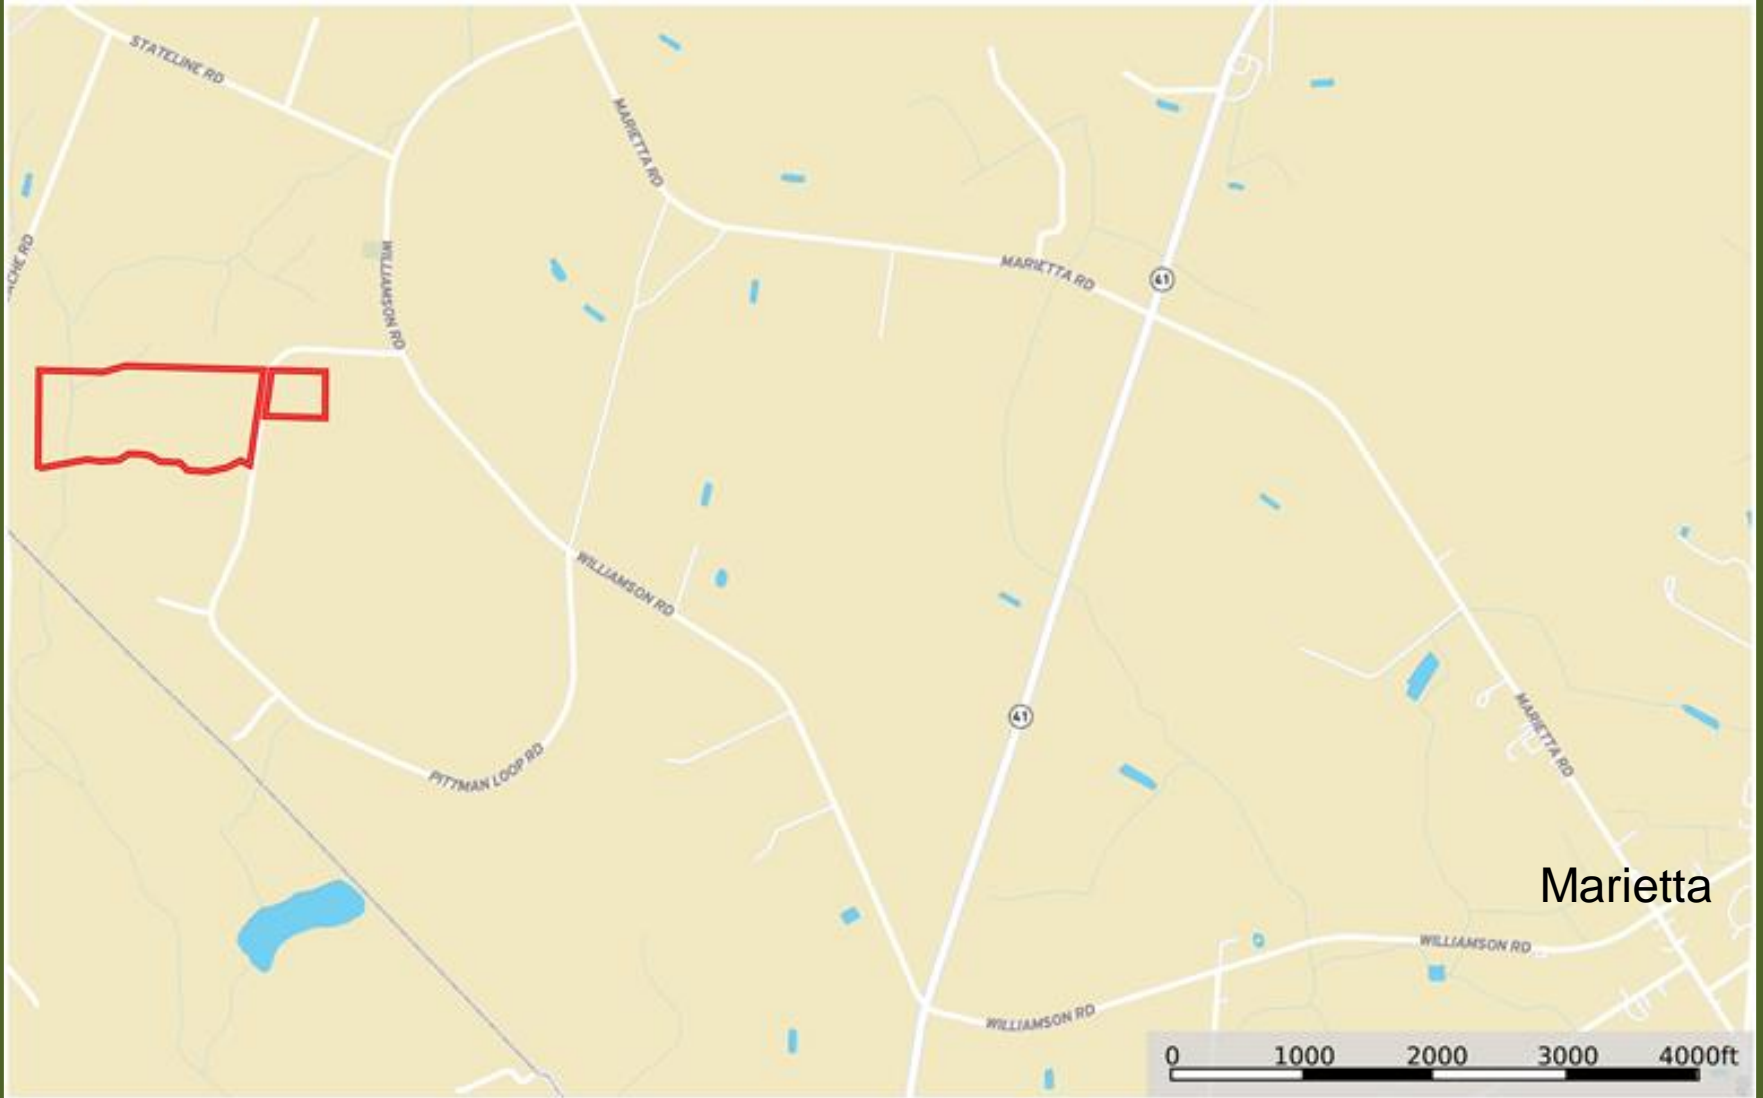

Pittman Loop Road Farm Location Map

Robeson County, North Carolina, 31.7 AC +/-

Marietta

Boundary

Marty Lanier
P: (910) 617-4326

www.rockcreeklandcompany.com

604 George II Highway Winnabow NC 28479