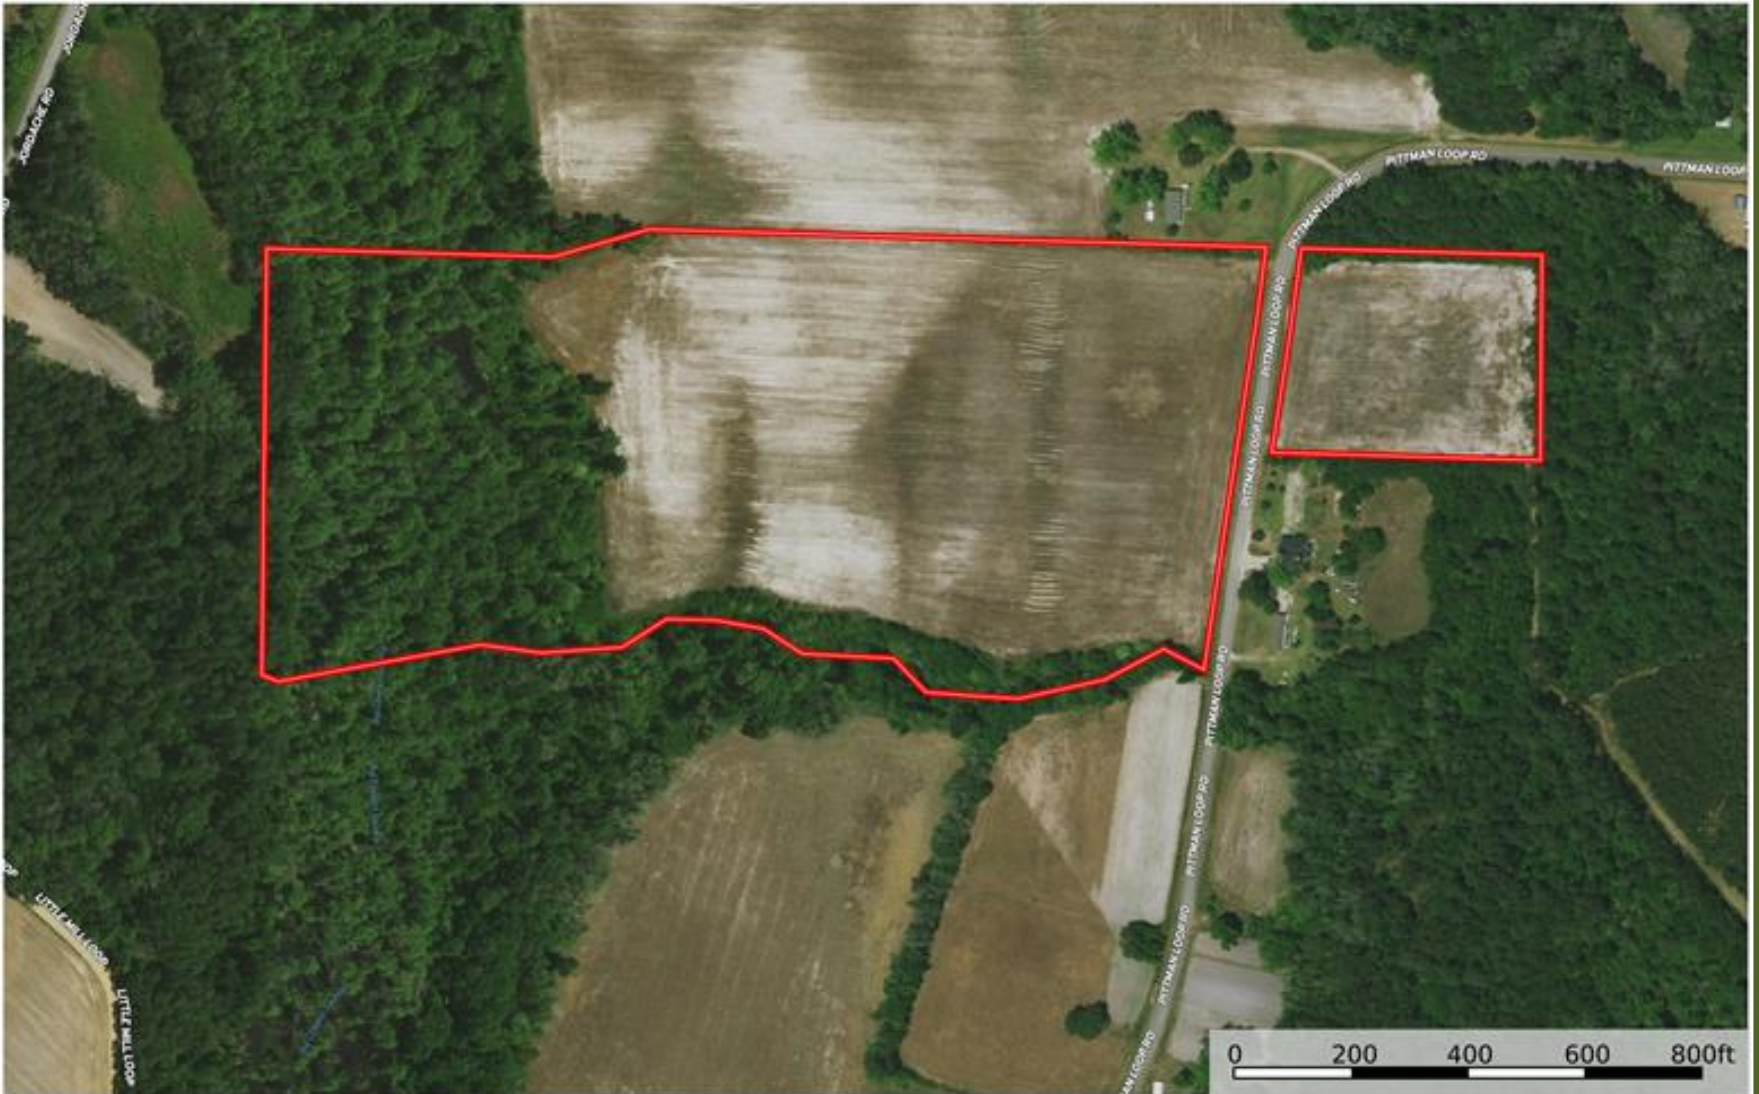

Pittman Loop Road Farm Aerial Map

Robeson County, North Carolina, 31.7 AC +/-

Boundary

Marty Lanier
P: (910) 617-4326

www.rockcreeklandcompany.com

604 George II Highway Winnabow NC 28479