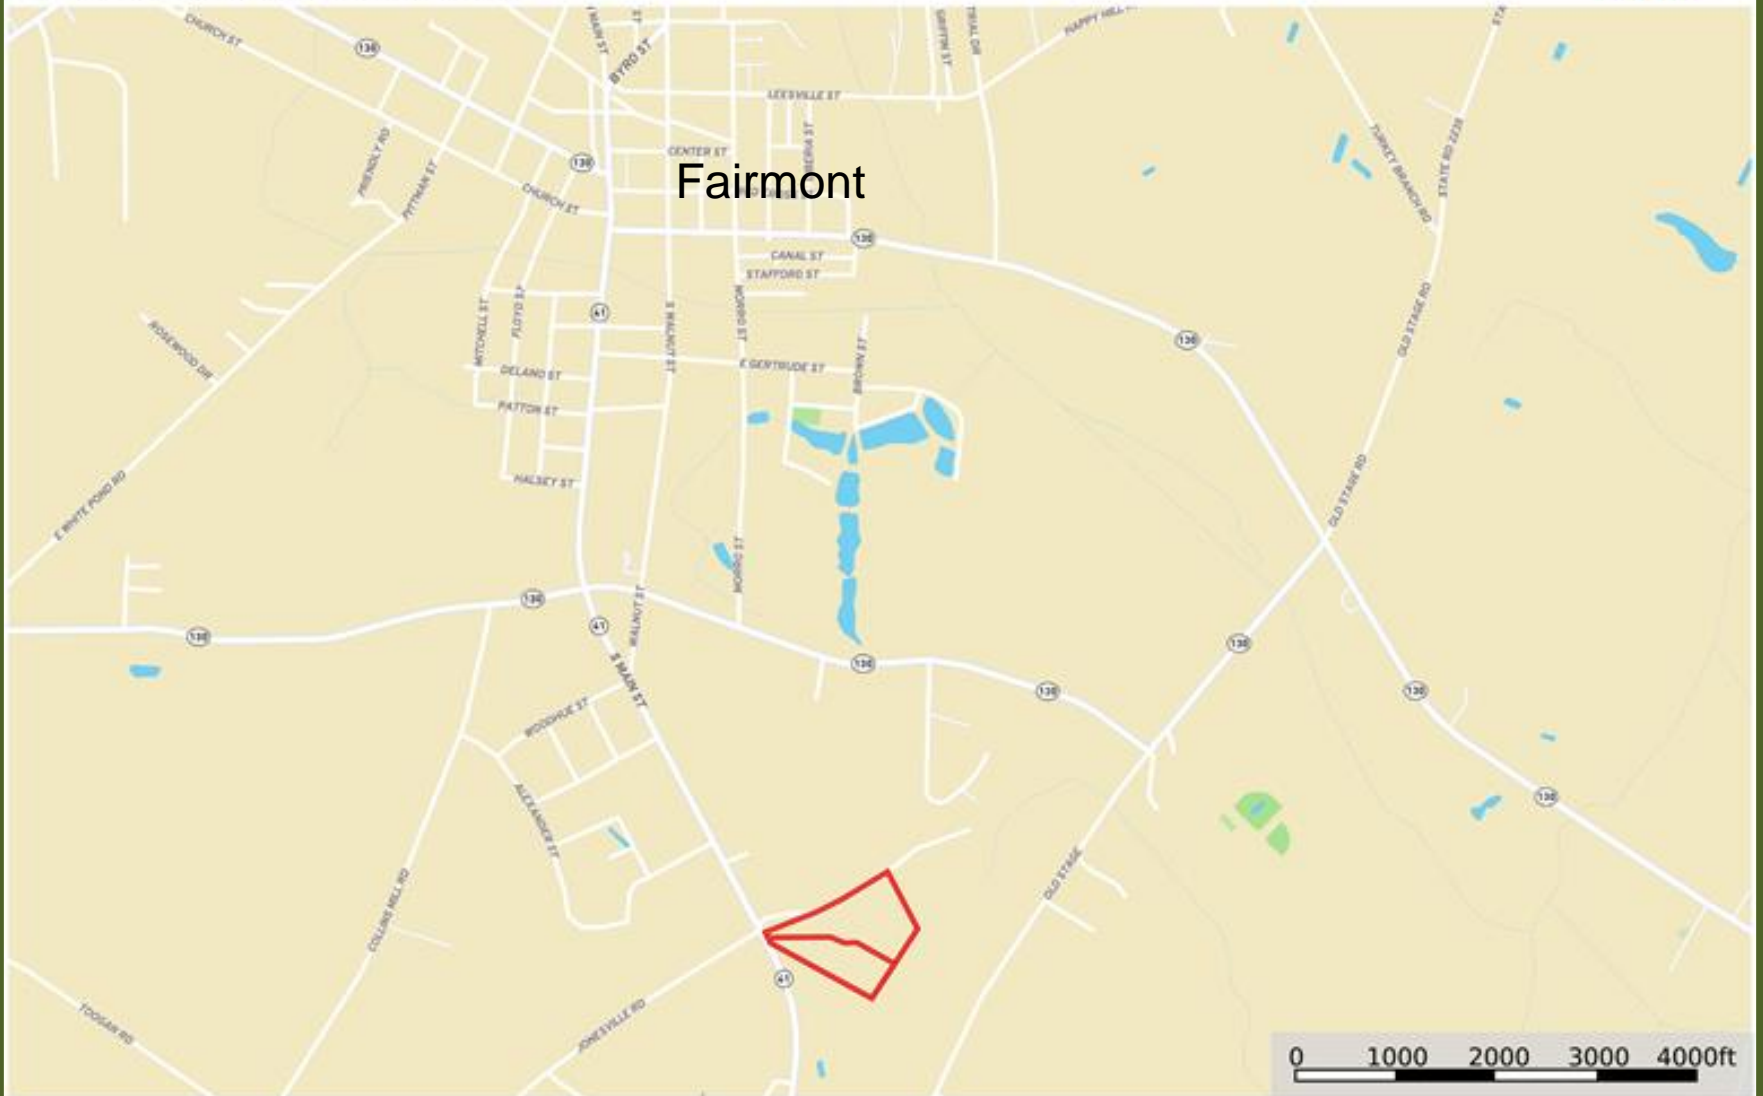

Creech Highway 41 Farm Robeson Location Map

Robeson County, North Carolina, AC +/-

Boundary

Marty Lanier

P: (910) 617-4326

www.rockcreeklandcompany.com

604 George II Highway Winnabow NC 28479