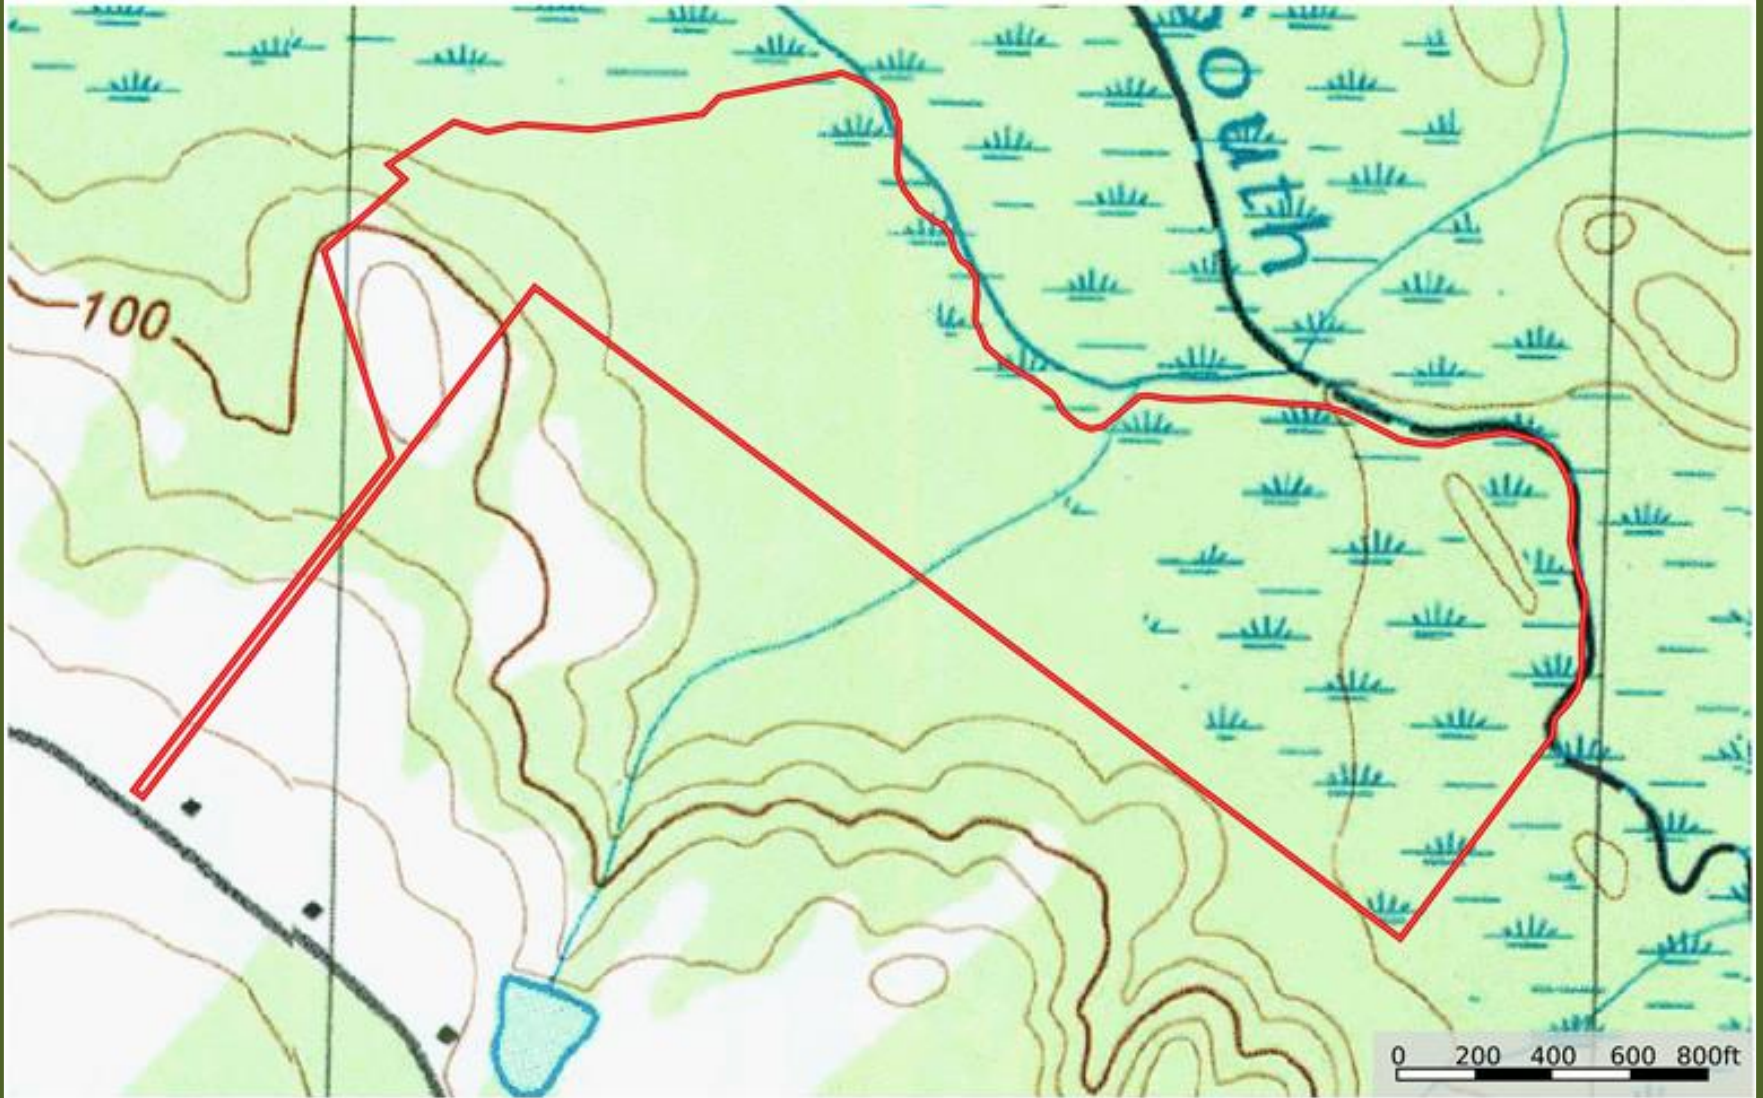

South River Hunting Camp Topographical Map

Cumberland County, North Carolina, 65.36 AC +/-

Boundary

Marty Lanier
P: (910) 617-4326

www.rockcreeklandcompany.com

604 George II Highway Winnabow NC 28479