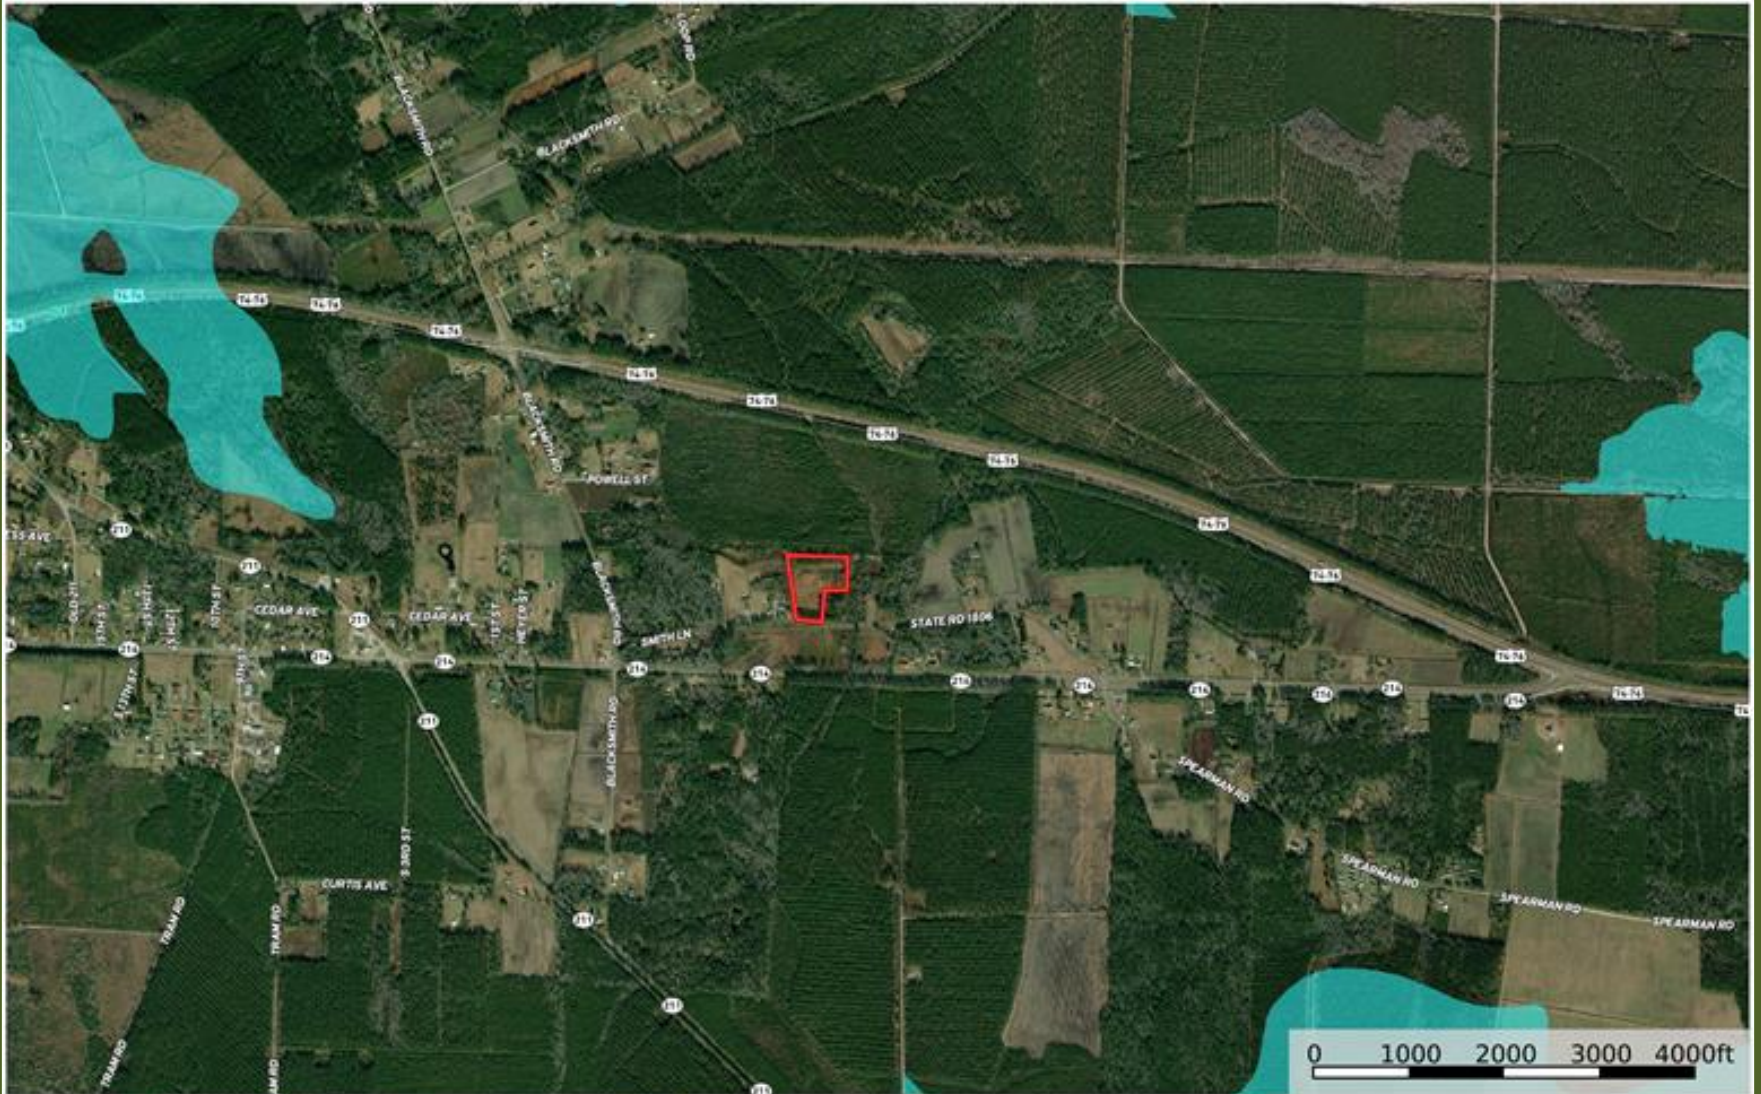

Taylor 7 Acres Columbus

Columbus County, North Carolina, 7 AC +/-

- Boundary
- 100 Year Floodplain
- 500 Year Floodplain
- Floodway
- Special
- Unmapped/ Not Included

Marty Lanier

P: (910) 617-4326

www.rockcreeklandcompany.com

604 George II Highway Winnabow NC 28479