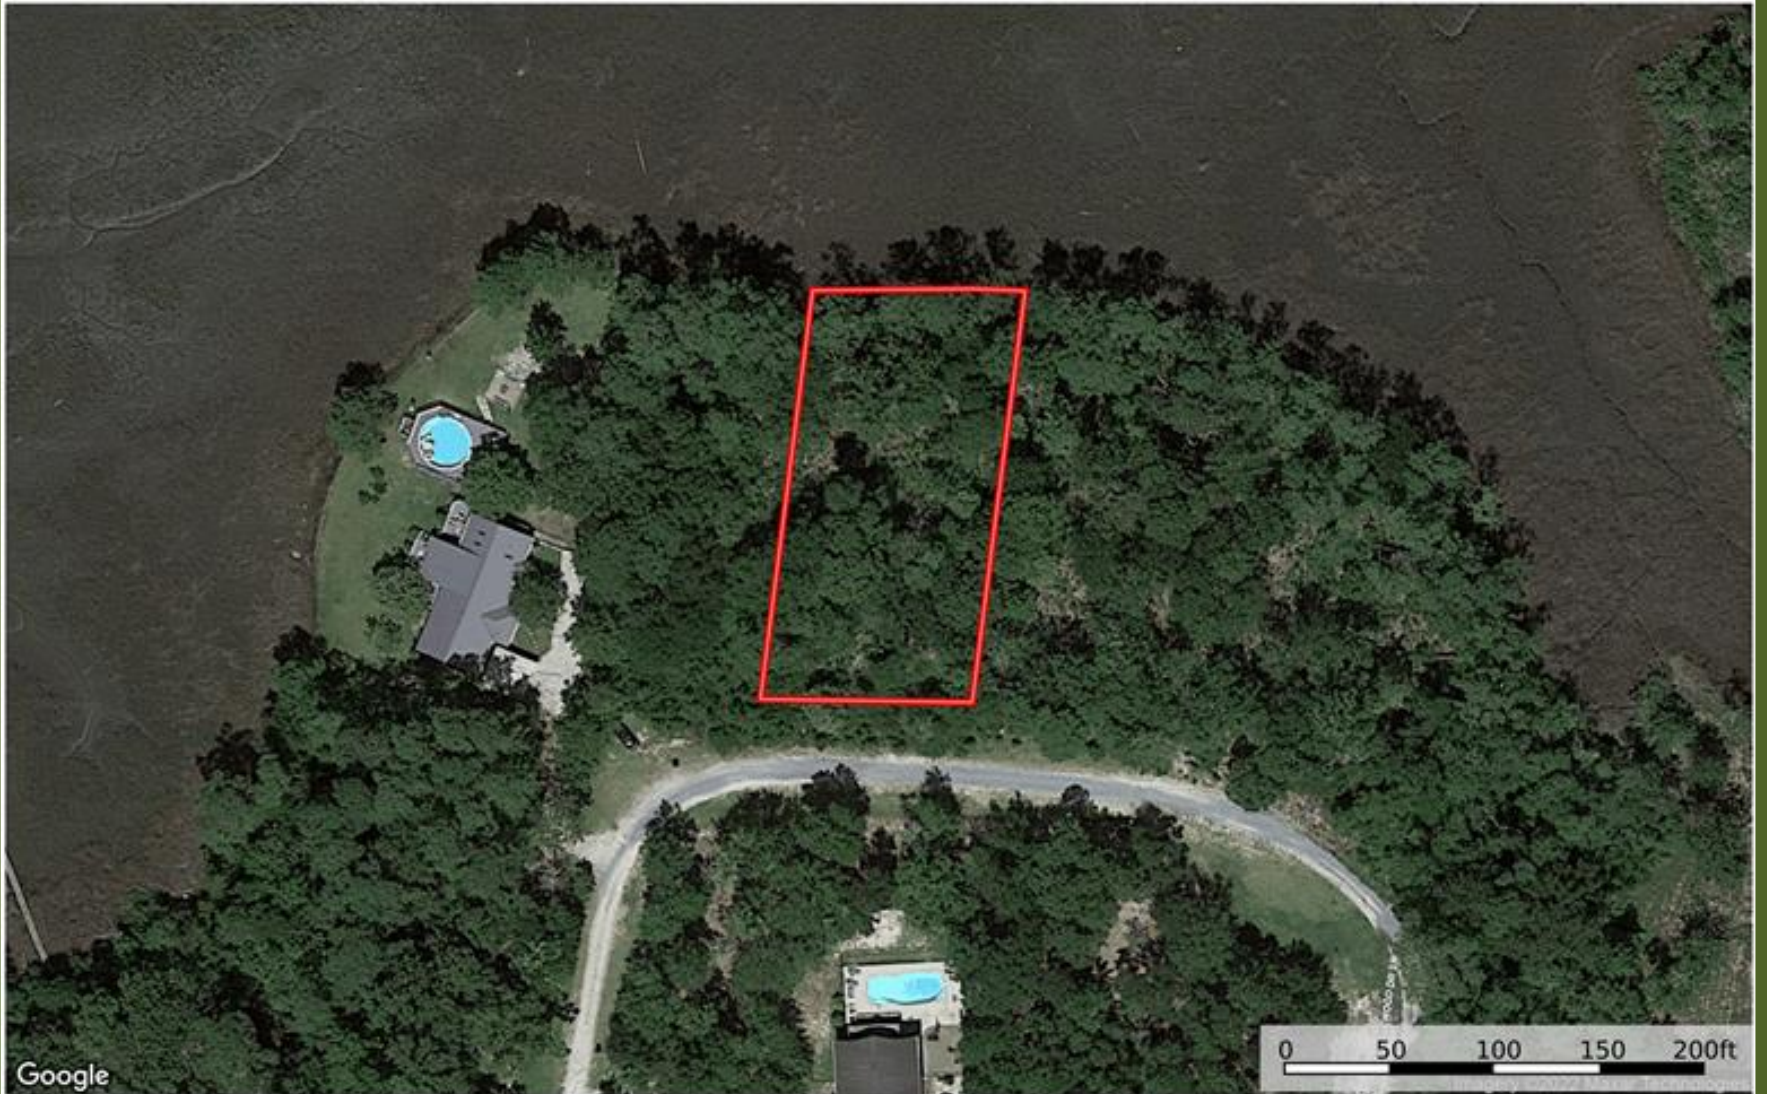

Shalotte Creek Lot 2 Aerial

Brunswick County, North Carolina, AC +/-

Google

Boundary

Marty Lanier

P: (910) 617-4326

www.rockcreeklandcompany.com

604 George II Highway Winnabow NC 28479