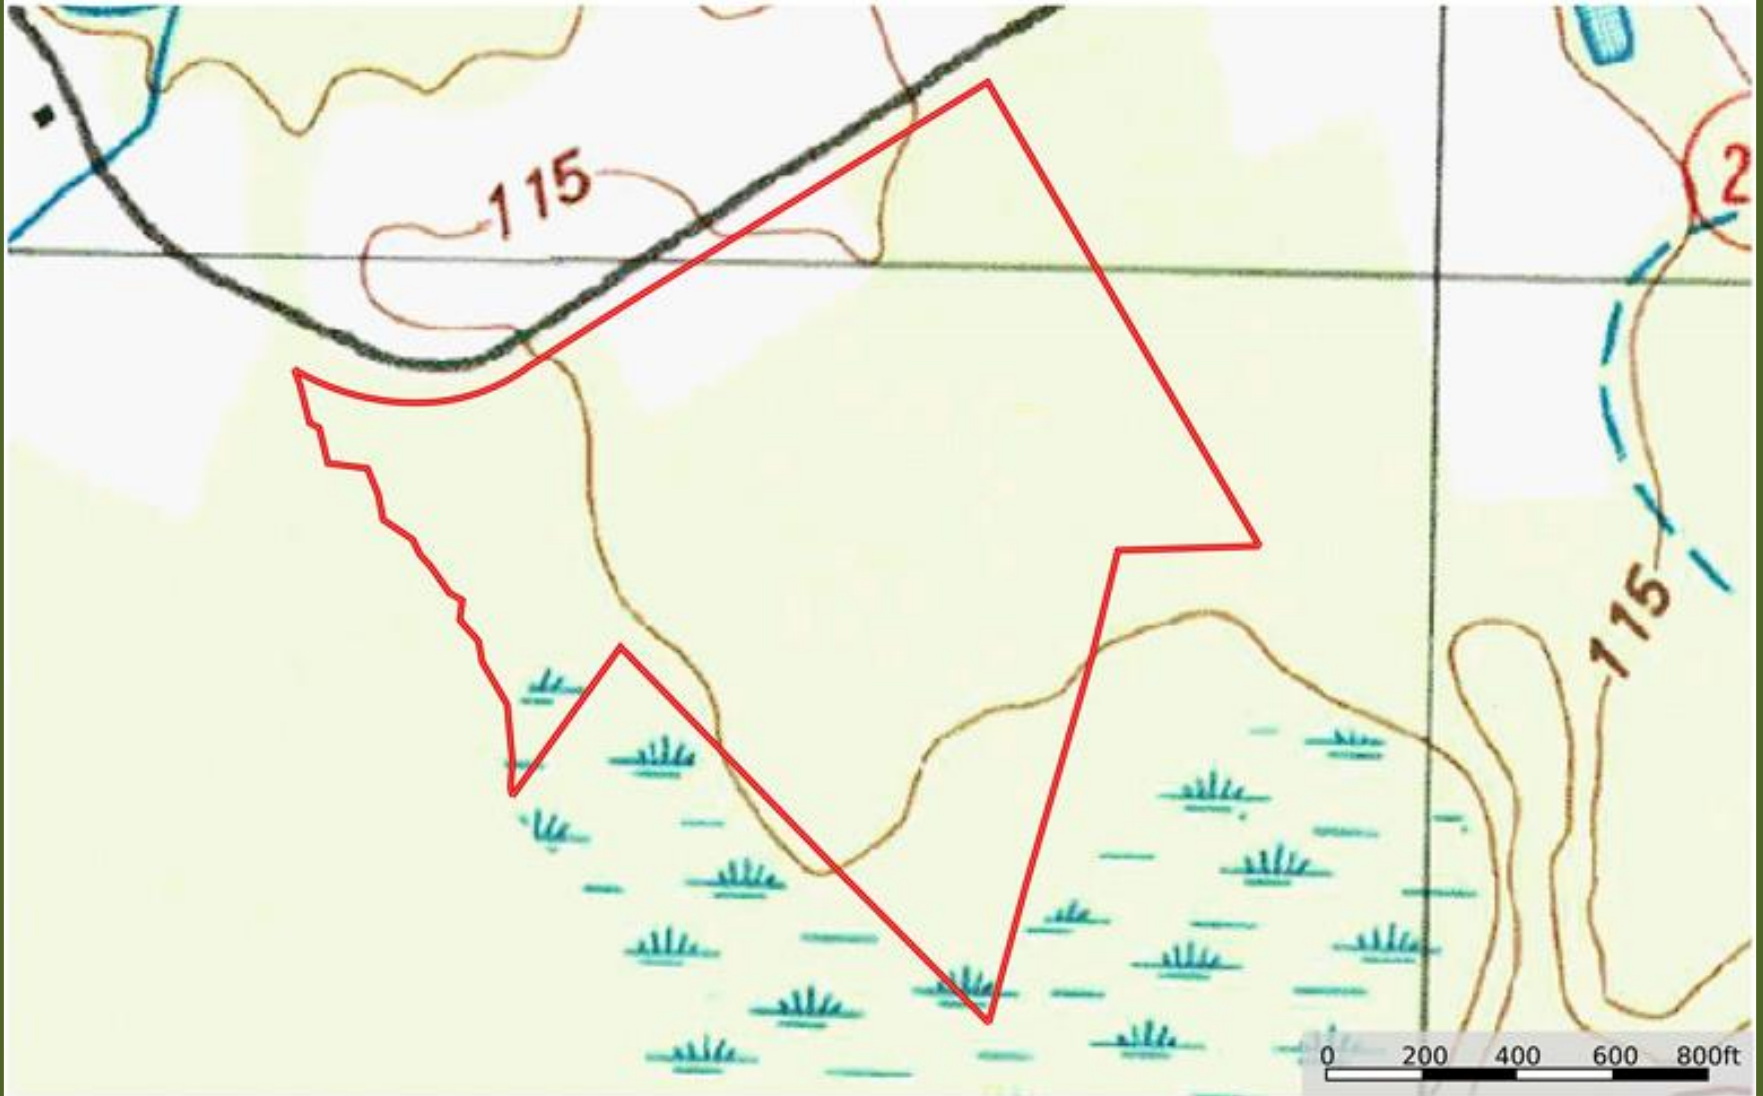

Birtie Road Farm Topographical Map
Robeson County, North Carolina, 41 AC +/-

Boundary

Marty Lanier
P: (910) 617-4326

www.rockcreeklandcompany.com

604 George II Highway Winnabow NC 28479