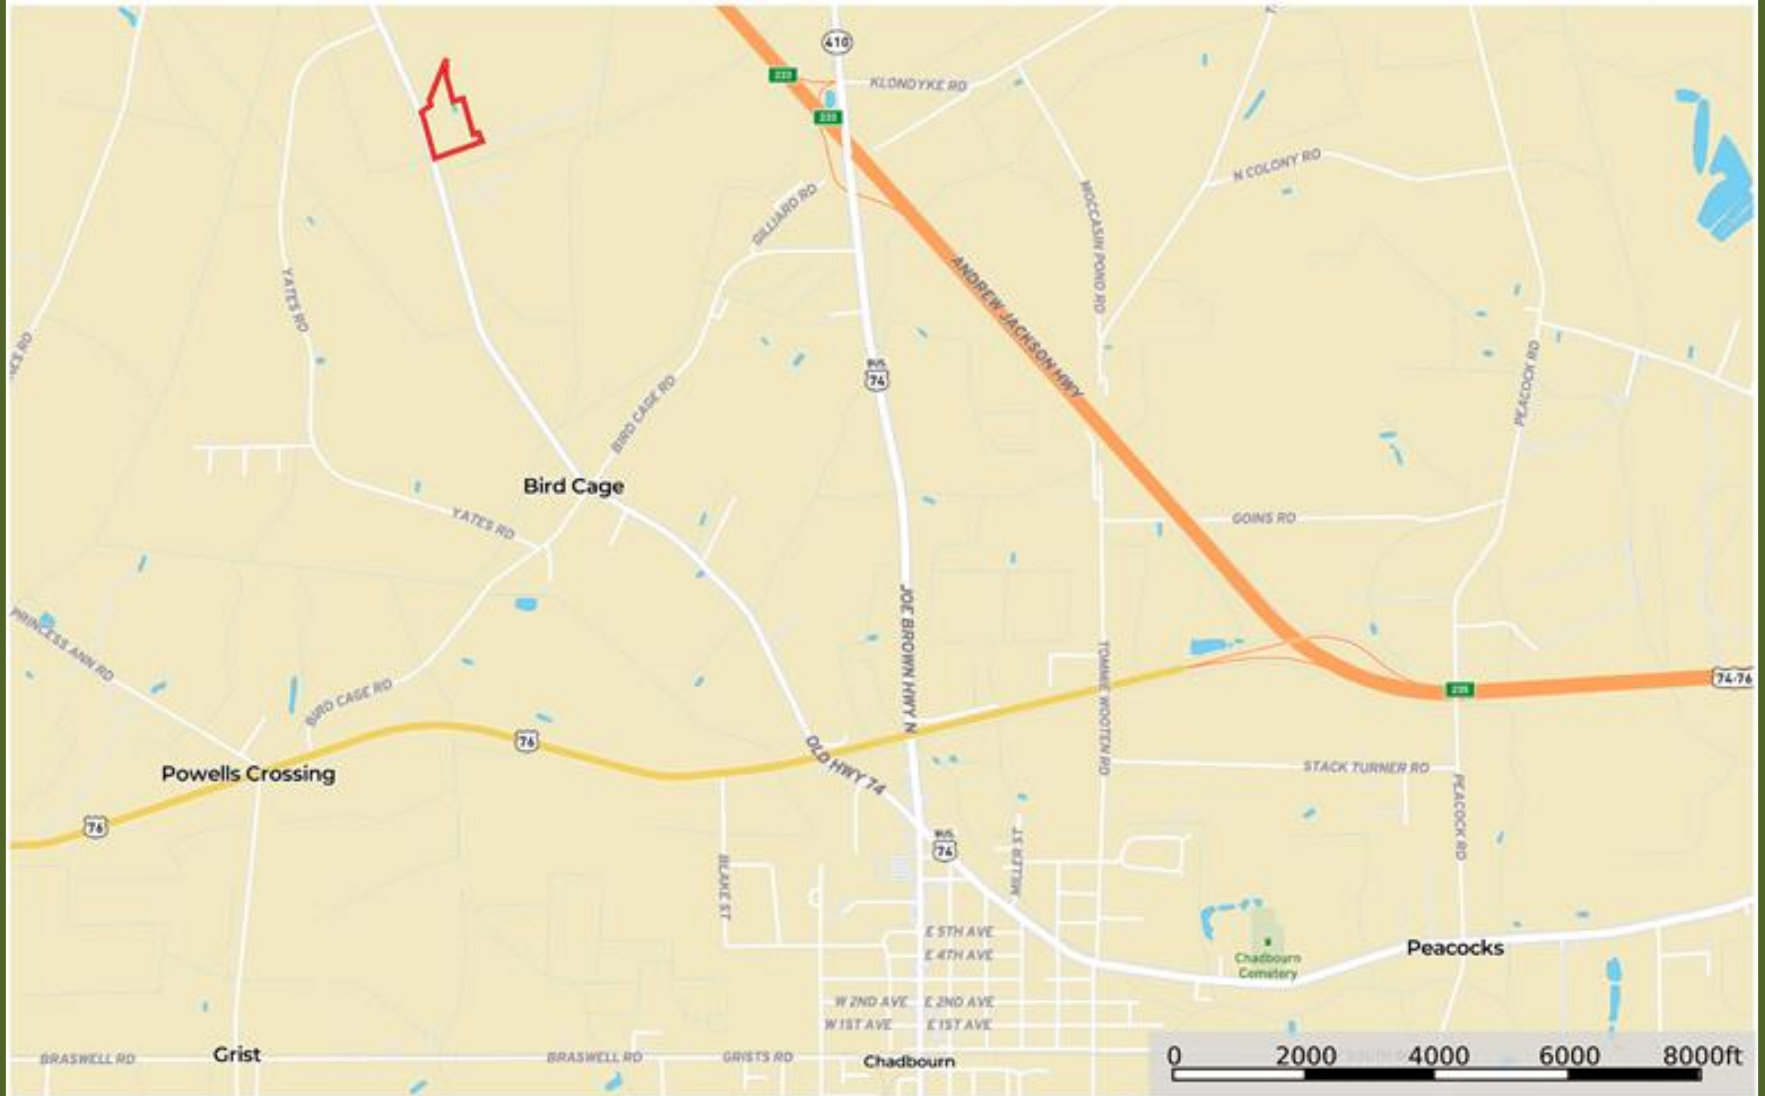

Barnes Farms, Inc. Location Map

Columbus County, North Carolina, 14.76 AC +/-

Boundary

Marty Lanier

P: (910) 617-4326

www.rockcreeklandcompany.com

604 George II Highway Winnabow NC 28479