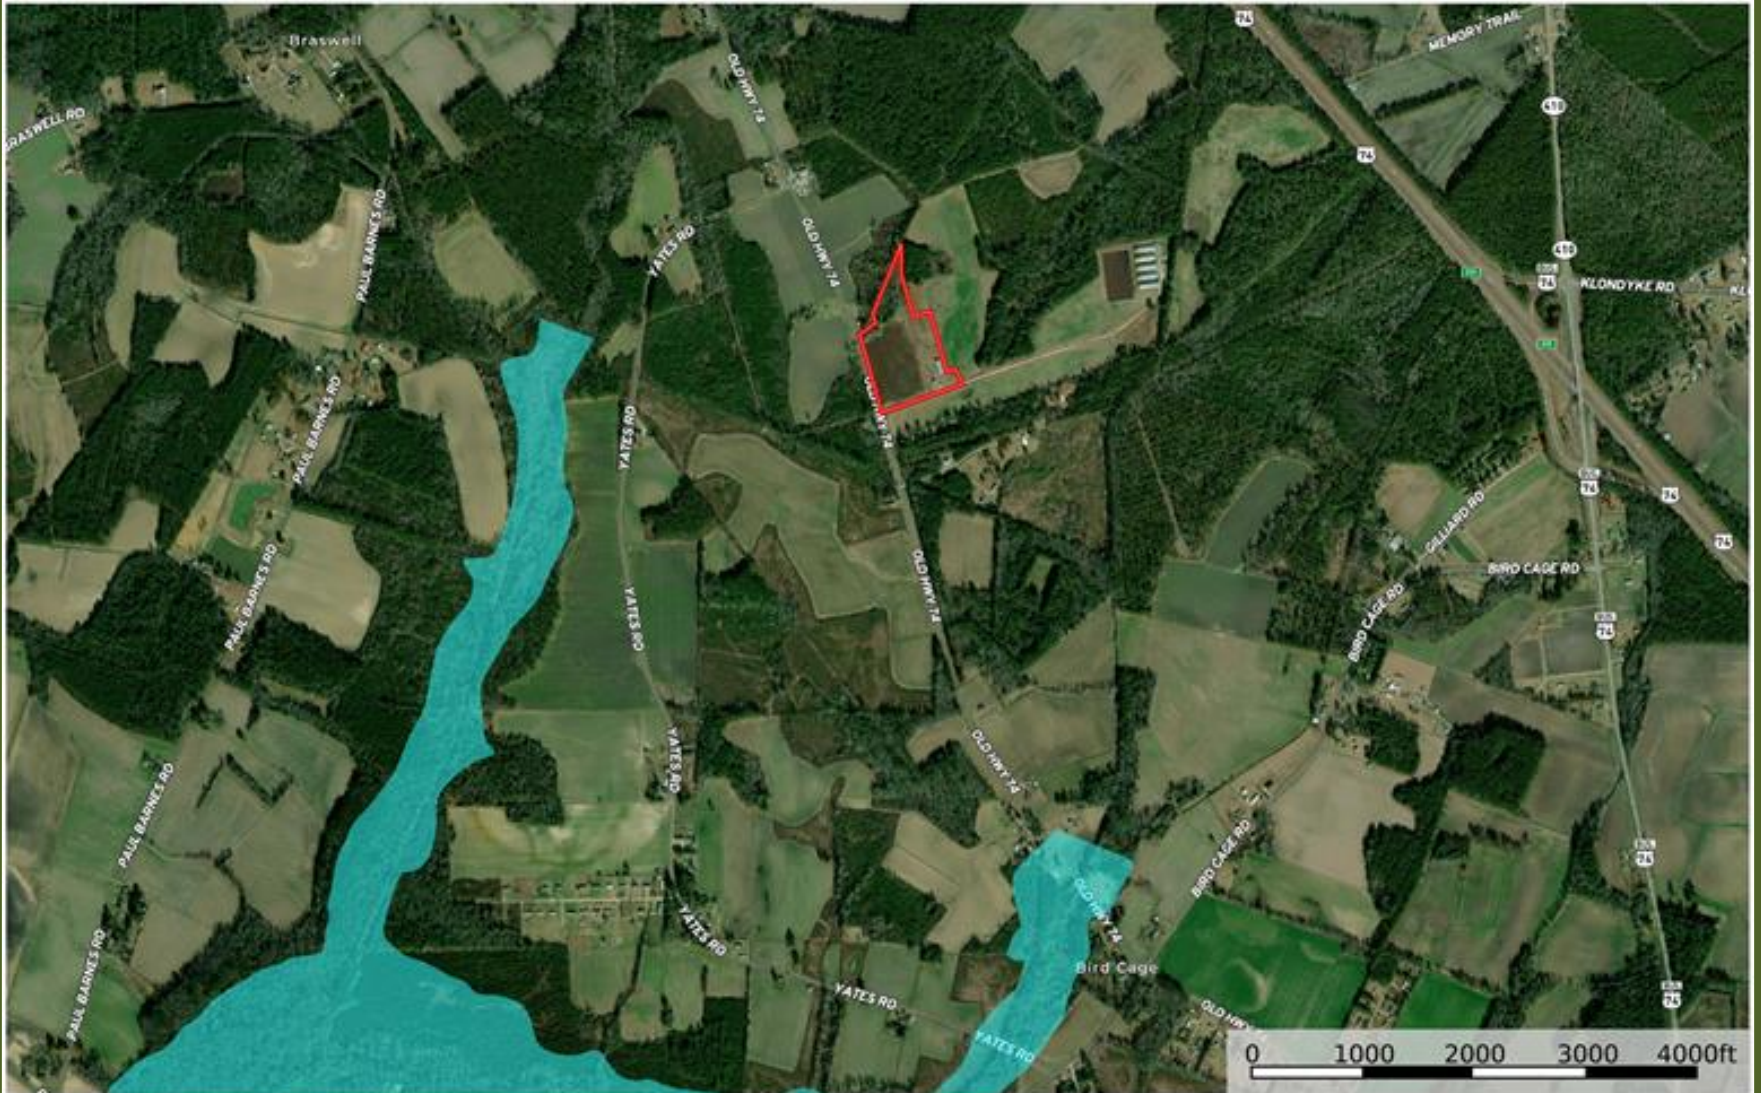

Barnes Farms, Inc. Flood Zone Map

Columbus County, North Carolina, 14.76 AC +/-

- Boundary
- 100 Year Floodplain
- 500 Year Floodplain
- Floodway
- Special
- Unmapped/ Not Included

Marty Lanier
P: (910) 617-4326

www.rockcreeklandcompany.com

604 George II Highway Winnabow NC 28479